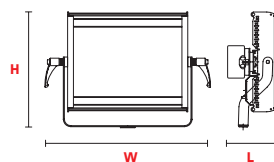

PHOTOMETRIC DATA

PRIXMA PRO I - MODEL 53-37 5600K°

Distance (mts)	1.00	3.00	4.00
Luminance (lux)	1980	360	180

DIMENSIONS

PRIXMA PRO I - MODEL 53-37

- L** 144mm (5.66")
- W** 512mm (20.15")
- H** 354mm (13.93")

PHOTOMETRIC DATA

PRIXMA PRO II - MODEL 53-38 5600K°

Distance (mts)	1.00	3.00	5.00
Luminance (lux)	3890	710	355

DIMENSIONS

PRIXMA PRO II - MODEL 53-38

- L** 144mm (5.66")
- W** 868mm (34.17")
- H** 354mm (13.93")