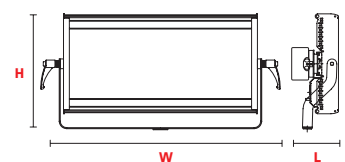

PHOTOMETRIC DATA

PRIXMA PRO I - MODEL 53-37 5600K°

Distance (mts)	1.00	3.00	4.00
Luminance (lux)	1980	360	180

DIMENSIONS

PRIXMA PRO I - MODEL 53-37

- L** 144mm (5.66")
- W** 512mm (20.15")
- H** 354mm (13.93")

PHOTOMETRIC DATA

PRIXMA PRO II - MODEL 53-38 5600K°

Distance (mts)	1.00	3.00	5.00
Luminance (lux)	3890	710	355

DIMENSIONS

PRIXMA PRO II - MODEL 53-38

- L** 144mm (5.66")
- W** 868mm (34.17")
- H** 354mm (13.93")