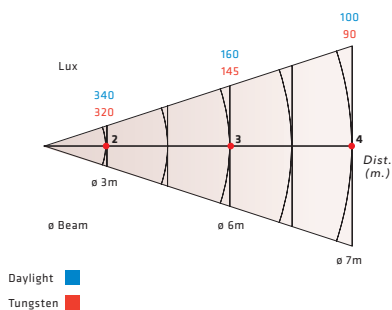

Filter

Barndoor 8-leaf

Battery and cable

PHOTOMETRIC DATA

PRIXMA 216W BI-COLOUR - MODEL 53-35

DIMENSIONS

PRIXMA 216W BI-COLOUR
MODEL 53-35

- L 107mm (4.21")
- W 422mm (16.61")
- H 238mm (9.37")