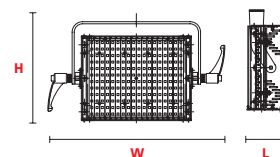

Filter

Barndoor 8-leaf

Battery and cable

PHOTOMETRIC DATA

PRIXMA 216W BI-COLOUR - MODEL 53-35

DIMENSIONS

PRIXMA 216W BI-COLOUR
MODEL 53-35

- L 107mm (4.21")
- W 422mm (16.61")
- H 238mm (9.37")