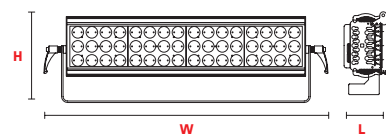

PHOTOMETRIC DATA

COLOR MAX - MODEL 53-54

Lux @ Beam	RED 800	480	320	230
GREEN	980	560	360	252
BLUE	288	175	114	80
WHITE	1450	820	530	370
	ø 3.8m	ø 5m	ø 5.2m	ø 6.5m

DIMENSIONS

COLOR MAX - MODEL 53-54

- L** 136mm (5.35")
- W** 552mm (21.73")
- H** 281mm (11.06")

DIMENSIONS

COLOR MAX - MODEL 53-55

- L** 136mm (5.35")
- W** 932mm (36.69")
- H** 281mm (11.06")

SUPPLIED WITH

- Diffuser frame.
- Barndoor.
- Top hat.
- C clamp.
- Safety cable.

ACCESSORIES COLOR MAX

45-42 00-54