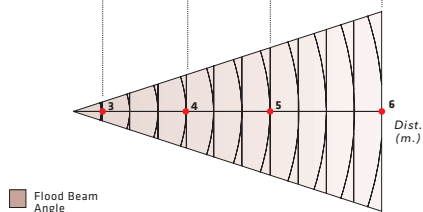

PHOTOMETRIC DATA

COLOR MAX - MODEL 53-54

Lux @ Beam	RED 800	480	320	230
GREEN	980	560	360	252
BLUE	288	175	114	80
WHITE	1450	820	530	370
	ø 3.8m	ø 5m	ø 5.2m	ø 6.5m

DIMENSIONS

COLOR MAX - MODEL 53-54

- L** 136mm (5.35")
- W** 552mm (21.73")
- H** 281mm (11.06")

DIMENSIONS

COLOR MAX - MODEL 53-55

- L** 136mm (5.35")
- W** 932mm (36.69")
- H** 281mm (11.06")

SUPPLIED WITH

- Diffuser frame.
- Barndoor.
- Top hat.
- C clamp.
- Safety cable.

ACCESSORIES COLOR MAX

45-42 00-54