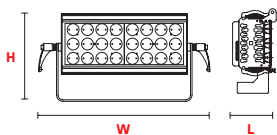

PHOTOMETRIC DATA

COLOR MAX - MODEL 53-54

Lux @ Beam	RED 800	480	320	230
GREEN	980	560	360	252
BLUE	288	175	114	80
WHITE	1450	820	530	370
	ø 3.8m	ø 5m	ø 5.2m	ø 6.5m

DIMENSIONS

COLOR MAX - MODEL 53-54

- L** 136mm (5.35")
- W** 552mm (21.73")
- H** 281mm (11.06")

DIMENSIONS

COLOR MAX - MODEL 53-55

- L** 136mm (5.35")
- W** 932mm (36.69")
- H** 281mm (11.06")

SUPPLIED WITH

- Diffuser frame.
- Barndoor.
- Top hat.
- C clamp.
- Safety cable.

ACCESSORIES COLOR MAX

45-42 00-54