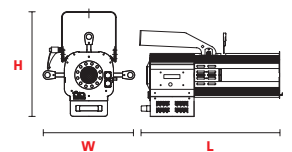

MODEL 53-14

MODEL 53-15

PHOTOMETRIC DATA

LED ELLIPSOIDAL ZOOM 120W 15-30°
MODEL 53-14

DIMENSIONS

LED ELLIPSOIDAL ZOOM 120W 15-30°
MODEL 53-14

- L** 687mm (27.04")
- W** 376mm (14.8")
- H** 340mm (13.38")

PHOTOMETRIC DATA

LED ELLIPSOIDAL ZOOM 120W 25-50°
MODEL 53-15

DIMENSIONS

LED ELLIPSOIDAL ZOOM 120W 25-50°
MODEL 53-15

- L** 580mm (22.83")
- W** 376mm (14.8")
- H** 340mm (13.38")

SUPPLIED WITH

- Filter holder.
- Holder for gobo.