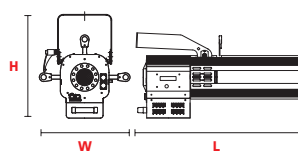

MODEL 53-14

MODEL 53-15

PHOTOMETRIC DATA

LED ELLIPSOIDAL ZOOM 120W 15-30°
MODEL 53-14

DIMENSIONS

LED ELLIPSOIDAL ZOOM 120W 15-30°
MODEL 53-14

- L** 687mm (27.04")
- W** 376mm (14.8")
- H** 340mm (13.38")

PHOTOMETRIC DATA

LED ELLIPSOIDAL ZOOM 120W 25-50°
MODEL 53-15

DIMENSIONS

LED ELLIPSOIDAL ZOOM 120W 25-50°
MODEL 53-15

- L** 580mm (22.83")
- W** 376mm (14.8")
- H** 340mm (13.38")

SUPPLIED WITH

- Filter holder.
- Holder for gobo.