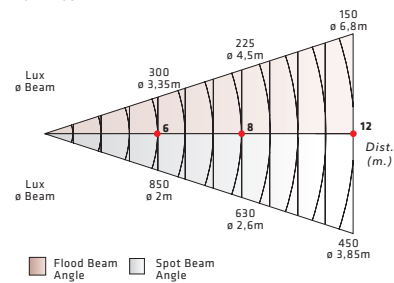

LED ELLIPSOIDAL ZOOM 120W 15-30° & 25-50°

PRODUCT DESCRIPTION

LED ELLIPSOIDAL ZOOM 120W 15-30° & 25-50°

MODEL 53-14 120W 15-30°

MODEL 53-15 120W 25-50°

- High power COB LED 120W.
- Power consumption: 120W.
- Power requirements: 110V-240V 50/60Hz.
- Control method: DMX or Local (manual) dimming.
- Colour temperature: 3200K° CRI ≥ 95.
- Flicker Free.
- Powercom for power daisy chain.

MODEL 53-14

MODEL 53-15

PHOTOMETRIC DATA

LED ELLIPSOIDAL ZOOM 120W 15-30°
MODEL 53-14

DIMENSIONS

LED ELLIPSOIDAL ZOOM 120W 15-30°
MODEL 53-14

- L** 687mm (27.04")
- W** 376mm (14.8")
- H** 340mm (13.38")

PHOTOMETRIC DATA

LED ELLIPSOIDAL ZOOM 120W 25-50°
MODEL 53-15

DIMENSIONS

LED ELLIPSOIDAL ZOOM 120W 25-50°
MODEL 53-15

- L** 580mm (22.83")
- W** 376mm (14.8")
- H** 340mm (13.38")

SUPPLIED WITH

- Filter holder.
- Holder for gobo.