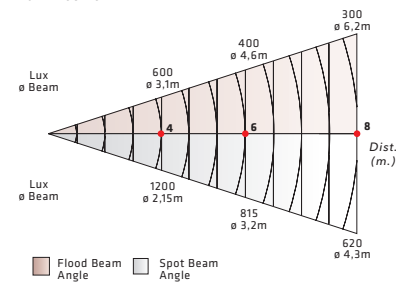

MODEL 53-14

MODEL 53-15

PHOTOMETRIC DATA

LED ELLIPSOIDAL ZOOM 120W 15-30°
MODEL 53-14

DIMENSIONS

LED ELLIPSOIDAL ZOOM 120W 15-30°
MODEL 53-14

- L** 687mm (27.04")
- W** 376mm (14.8")
- H** 340mm (13.38")

PHOTOMETRIC DATA

LED ELLIPSOIDAL ZOOM 120W 25-50°
MODEL 53-15

DIMENSIONS

LED ELLIPSOIDAL ZOOM 120W 25-50°
MODEL 53-15

- L** 580mm (22.83")
- W** 376mm (14.8")
- H** 340mm (13.38")

SUPPLIED WITH

- Filter holder.
- Holder for gobo.