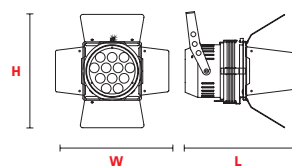

ULTRALIGHT LED

WITH HIGH EFFICIENCY AND COMPACT DESIGN, THE LED ULTRALIGHT ALLOW MOUNTING A LIGHTING SYSTEM IN ANY LOCATION WITH LOW POWER CONSUMPTION, CONNECTED TO ANY MAINS. THEY WORK IN 110 OR 220V AND ALSO FOR CONNECTION TO 12V BATTERY. ARE DIMERIZABLE MANUALLY. THEY ARE OFFERED AS STANDARD MODEL LEDs WITH 5600K° COLOUR TEMPERATURE. THEY ARE ALSO AVAILABLE ORDER WITH LEDs 3200K°. ADAPTERS ARE PROVIDED WITH BUCKETS MOUNTED TRIPOD, WITH VISORS FOR LIGHT BEAM CONTROL AND OFFERED AS ACCESSORY ADDITIONAL A PORTA FILTER TO USE DIFFUSERS OR CONVERTERS TO TUNGSTEN LIGHT.

PRODUCT DESCRIPTION

ULTRALIGHT LED 36W MODEL 53-09 LED

- 12 High Power LEDs 3W.
- Power consumption: 40W.
- Suitable for battery operation (12VDC) and AC 110-240V operation.
- Works automatically AC or DC.
- Local (manual) dimming.
- Dimming 0-100%.
- Colour temperature: 6000K°.
- Options available: 3200K°.

PRODUCT DESCRIPTION

ULTRALIGHT LED 60W MODEL 53-12 LED

- 20 High Power LEDs 3W.
- Power consumption: 65W.
- Suitable for battery operation (12VDC) and AC 110-240V operation.
- Works automatically AC or DC.
- Local (manual) dimming.
- Dimming 0-100%.
- Colour temperature: 6000K°.
- Options available: 3200K°.

PHOTOMETRIC DATA

ULTRALIGHT LED 36W - MODEL 53-09 LED

DIMENSIONS

ULTRALIGHT LED 36W
MODEL 53-09 LED

- **L** 221mm (8.7")
- **W** 233mm (9.17")
- **H** 238mm (9.37")

PHOTOMETRIC DATA

ULTRALIGHT LED 60W - MODEL 53-12 LED

DIMENSIONS

ULTRALIGHT LED 60W
MODEL 53-12 LED

- **L** 296mm (11.65")
- **W** 406mm (15.98")
- **H** 411mm (16.18")

SUPPLIED WITH

- Barndoor 4-leaf.
- Buckets mounted tripod.

ACCESSORIES ULTRALIGHT LED

These equipments comply with all applicable European directives and safety standards