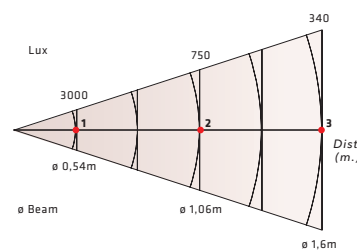

PHOTOMETRIC DATA

ULTRALIGHT LED 60W - MODEL 53-12 LED

DIMENSIONS

ULTRALIGHT LED 60W
MODEL 53-12 LED

- **L** 296mm (11.65")
- **W** 406mm (15.98")
- **H** 411mm (16.18")