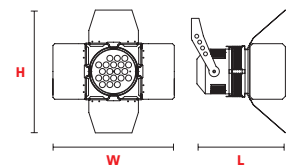

SUPPLIED WITH

- Barndoor 4-leaf.
- Buckets mounted tripod.

ACCESSORIES ULTRALIGHT LED

These equipments comply with all applicable European directives and safety standards