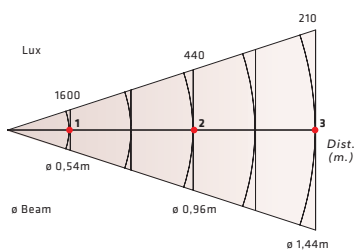

PHOTOMETRIC DATA

ULTRALIGHT LED 36W - MODEL 53-09 LED

DIMENSIONS

ULTRALIGHT LED 36W
MODEL 53-09 LED

- **L** 221mm (8.7")
- **W** 233mm (9.17")
- **H** 238mm (9.37")