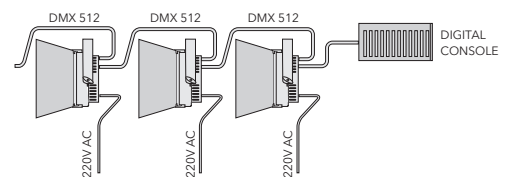

### B- PHASE CONTROL VERSION

Dimming is through Phase control output of a dimmer. The Luz Fría Studio units can be connected to the dimmers in the same way as halogen lights with out the need to lay new cables in the studio.

### C- DIGITAL VERSION

DMX technologies make it possible to integrate the Luz Fría Studio units into a light setting system. Using DMX control multiple units of Luz Fría Studio can be wired in a network. With low voltage wiring all Luz Fría fixtures can be controlled from a digital console.