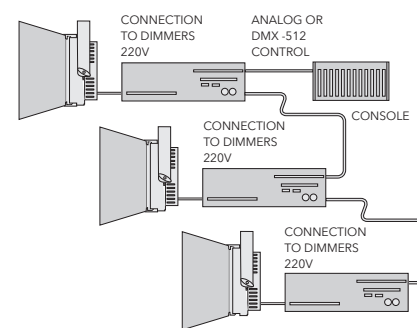

### B- PHASE CONTROL VERSION

Dimming is through Phase control output of a dimmer. The Luz Fría Studio units can be connected to the dimmers in the same way as halogen lights with out the need to lay new cables in the studio.

### C- DIGITAL VERSION

DMX technologies make it possible to integrate the Luz Fría Studio units into a light setting system. Using DMX control multiple units of Luz Fría Studio can be wired in a network. With low voltage wiring all Luz Fría fixtures can be controlled from a digital console.