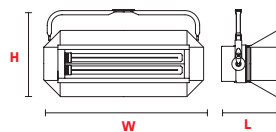

PHOTOMETRIC DATA

LUZ FRÍA STUDIO LFS-2/55
With 2 Dulux L 55w Osram Lamps

Distance (mts)	1.00	2.00	3.00	4.00	5.00
Luminance (lux)	3200	810	350	190	110

DIMENSIONS

LUZ FRÍA 2x55w LFS-2/55

- L** 270mm (10.63")
- W** 750mm (29.55")
- H** 325mm (12.8")
- ⚠** 10.5kg (23.15 Lbs)
- 📏** 750x280x180mm (29.53"x11.02"x7.09")

PHOTOMETRIC DATA

LUZ FRÍA STUDIO LFS-4/55 PAN
With 4 Dulux L 55w Osram Lamps

Distance (mts)	1.00	2.00	3.00	4.00	5.00
Luminance (lux)	3400	960	400	210	115

DIMENSIONS

LUZ FRÍA 2x55w LFS-4/55 PAN

- L** 270mm (10.63")
- W** 1370mm (53.97")
- H** 362mm (14.26")
- ⚠** 21kg (43.3 Lbs)
- 📏** 1200x450x250mm (47.24"x17.72"x9.84")