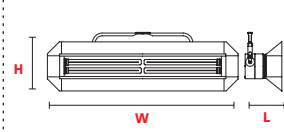

PHOTOMETRIC DATA

LUZ FRÍA STUDIO LFS-2/55
With 2 Dulux L 55w Osram Lamps

Distance (mts)	1.00	2.00	3.00	4.00	5.00
Luminance (lux)	3200	810	350	190	110

DIMENSIONS

LUZ FRÍA 2x55w LFS-2/55

- L** 270mm (10.63")
- W** 750mm (29.55")
- H** 325mm (12.8")
- ⚠** 10.5kg (23.15 Lbs)
- 📏** 750x280x180mm (29.53"x11.02"x7.09")

PHOTOMETRIC DATA

LUZ FRÍA STUDIO LFS-4/55 PAN
With 4 Dulux L 55w Osram Lamps

Distance (mts)	1.00	2.00	3.00	4.00	5.00
Luminance (lux)	3400	960	400	210	115

DIMENSIONS

LUZ FRÍA 2x55w LFS-4/55 PAN

- L** 270mm (10.63")
- W** 1370mm (53.97")
- H** 362mm (14.26")
- ⚠** 21kg (43.3 Lbs)
- 📏** 1200x450x250mm (47.24"x17.72"x9.84")