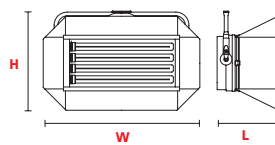

### PHOTOMETRIC DATA

LUZ FRÍA STUDIO LFS-4/55  
With 4 Dulux L 55w Osram Lamps

Distance (mts)	1.00	2.00	3.00	4.00	5.00
Luminance (lux)	5800	1500	700	360	210

### DIMENSIONS

LUZ FRÍA 4x55w LFS-4/55

- L** 315mm (12.41")
- W** 770mm (30.33")
- H** 440mm (17.33")
- 15.5 kg (34.17 Lbs)
- 750x450x180mm (29.53"x17.72"x7.09")

### DIMENSIONS

LUZ FRÍA 6x55w LFS-6/55

- L** 430mm (16.94")
- W** 790mm (31.12")
- H** 580mm (22.85")
- 18kg (39.69 Lbs)
- 750x575x180mm (29.53"x22.64"x7.09")