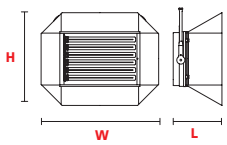

### DIMENSIONS

LUZ FRÍA 4x55w LFS-4/55

- L** 315mm (12.41")
- W** 770mm (30.33")
- H** 440mm (17.33")
- 15.5 kg (34.17 Lbs)
- 750x450x180mm (29.53"x17.72"x7.09")

### PHOTOMETRIC DATA

LUZ FRÍA STUDIO LFS-6/55  
With 6 Dulux L 55w Osram Lamps

Distance (mts)	1.00	2.00	3.00	4.00	5.00
Luminance (lux)	8600	2700	1600	710	470

### DIMENSIONS

LUZ FRÍA 6x55w LFS-6/55

- L** 430mm (16.94")
- W** 790mm (31.12")
- H** 580mm (22.85")
- 18kg (39.69 Lbs)
- 750x575x180mm (29.53"x22.64"x7.09")