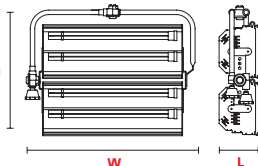

PRODUCT DESCRIPTION

LUZ FRÍA CYCLORAMA

MODEL LFS-4/55 CYC, 4 LAMPS 55W

Pole Operated version

PHOTOMETRIC DATA

LUZ FRÍA Cyc LFS-4/55CYC
With 4 Dulux L 55W 3200K Osram Lamps

| Distance (mts) | 2 | 3 | 4 | 5.6 |
|------------------------|-----|-----|-----|-----|
| Luminance (lux) | 860 | 430 | 240 | 130 |
| Beam Size Wide (mts) | 3 | 4.5 | 6 | 9 |
| Beam Size Height (mts) | 1.8 | 2.5 | 3.6 | 5.4 |

DIMENSIONS

LFS-4/55CYC

- L** 168mm (6.61")
- W** 721mm (28.39")
- H** 550mm (21.65")
- ⚖** 16.2kg (35.69 Lbs)
- 📏** 250x800x570mm (9.84"x31.5"x22.44")

PHOTOMETRIC DATA

LUZ FRÍA Cyc LFS-2/55CYC
With 2 Dulux L 55W 3200K Osram Lamps

| Distance (mts) | 2 | 3 | 4 |
|------------------------|-----|-----|-----|
| Luminance (lux) | 450 | 250 | 130 |
| Beam Size Wide (mts) | 3 | 4.5 | 6 |
| Beam Size Height (mts) | 1.8 | 2.5 | 3.6 |

DIMENSIONS