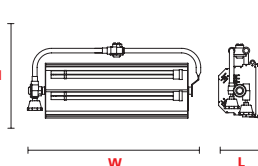

PRODUCT DESCRIPTION

LUZ FRÍA CYCLORAMA

MODEL LFS-4/55 CYC, 4 LAMPS 55W

Pole Operated version

PHOTOMETRIC DATA

LUZ FRÍA Cyc LFS-4/55CYC
With 4 Dulux L 55W 3200K Osram Lamps

| Distance (mts) | 2 | 3 | 4 | 5.6 |
|------------------------|-----|-----|-----|-----|
| Luminance (lux) | 860 | 430 | 240 | 130 |
| Beam Size Wide (mts) | 3 | 4.5 | 6 | 9 |
| Beam Size Height (mts) | 1.8 | 2.5 | 3.6 | 5.4 |

DIMENSIONS

LFS-4/55CYC

- L** 168mm (6.61")
- W** 721mm (28.39")
- H** 550mm (21.65")
- ⚖** 16.2kg (35.69 Lbs)
- 📏** 250x800x570mm (9.84"x31.5"x22.44")

PHOTOMETRIC DATA

LUZ FRÍA Cyc LFS-2/55CYC
With 2 Dulux L 55W 3200K Osram Lamps

| Distance (mts) | 2 | 3 | 4 |
|------------------------|-----|-----|-----|
| Luminance (lux) | 450 | 250 | 130 |
| Beam Size Wide (mts) | 3 | 4.5 | 6 |
| Beam Size Height (mts) | 1.8 | 2.5 | 3.6 |

DIMENSIONS

LFS-2/55CYC

- L** 168mm (6.61")
- W** 721mm (28.39")
- H** 308mm (12.13")
- ⚖** 8.5kg (18.73 Lbs)
- 📏** 250x800x450mm (9.84"x31.5"x17.72")

PRODUCT DESCRIPTION

LUZ FRÍA CYCLORAMA

MODEL LFS-2/55 CYC, 2 LAMPS 55W