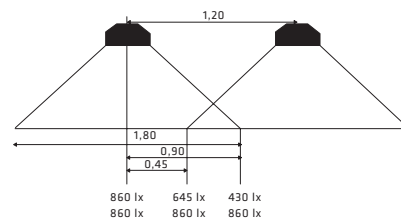

FLUORESCENT CYCLORAMA STUDIO

LFS VERSION FOR CYCLORAMA LIGHTING WITH ASYMMETRICAL REFLECTOR DESIGN, TO PROVIDE EVEN COVERAGE OF CYCLORAMA AND BACKGROUNDS IN TV STUDIOS AND THEATRES. THE LFS-CYC OFFERS ALL THE BENEFITS OF FLUORESCENT LIGHTING AS LESS HEAT AND CONSUMPTION DESIGNED FOR THE CYCLORAMA LIGHTING. THE HIGH EFFICIENT ASYMMETRIC REFLECTOR DOESN'T REQUIRE INTENSIFIERS OR BARNDORS, REDUCING THE DIMENSIONS AND REQUIRED SPACE.

- LFS-4/55CYC and LFS-2/55CYC are supplied in three (3) versions: Dimming DMX, Dimming Phase Control and Non Dimming.
- LFS-4/55CYC uses 4 (four) and LFS-2/55CYC uses 2 (two) compact fluorescent lamps 55W 3200K or 5500K.
- Pole Operated and Manual models.
- Two accessory track for using colour frame and honeycombs or egg crates.
- Built-in electronic ballasts.
- Flicker free 120V or 220V 50/60Hz.
- Light-weight metal housing for studio and location uses.
- Power cable 2 mts long.

PRODUCT DESCRIPTION

LUZ FRÍA CYCLORAMA

MODEL LFS-4/55 CYC, 4 LAMPS 55W

PHOTOMETRIC DATA

LUZ FRÍA Cyc LFS-4/55CYC
With 4 Dulux L 55W 3200K Osram Lamps

Distance (mts)	2	3	4	5.6
Luminance (lux)	860	430	240	130
Beam Size Wide (mts)	3	4.5	6	9
Beam Size Height (mts)	1.8	2.5	3.6	5.4

DIMENSIONS

LFS-4/55CYC

- **L** 168mm (6.61")
- **W** 721mm (28.39")
- **H** 550mm (21.65")
- **⚖** 16.2kg (35.69 Lbs)
- **📏** 250x800x570mm (9.84"x31.5"x22.44")

PHOTOMETRIC DATA

LUZ FRÍA Cyc LFS-2/55CYC
With 2 Dulux L 55W 3200K Osram Lamps

Distance (mts)	2	3	4
Luminance (lux)	450	250	130
Beam Size Wide (mts)	3	4.5	6
Beam Size Height (mts)	1.8	2.5	3.6

DIMENSIONS

LFS-2/55CYC

- **L** 168mm (6.61")
- **W** 721mm (28.39")
- **H** 308mm (12.13")
- **⚖** 8.5kg (18.73 Lbs)
- **📏** 250x800x450mm (9.84"x31.5"x17.72")

PRODUCT DESCRIPTION

LUZ FRÍA CYCLORAMA

MODEL LFS-2/55 CYC, 2 LAMPS 55W

LAMPS