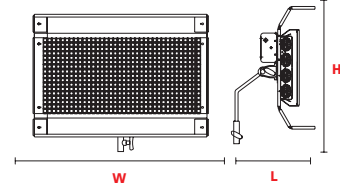

POWER FLO DFL-2/55

- L** 307mm (12.09")
- W** 660mm (26")
- H** 325mm (12.84")
- ⚖** 4.5kg (9.92 Lbs)
- 📏** 700x300x300mm (27.56"x11.81"x11.81")

LAMPS

CODE	MANUFACTURER	WATTS	LIFE HS	°K	APPLICATION
Dulux L 55/930	Osram	55	10000	3200	Indoor
Dulux L 55/12	Osram	55	10000	5500	Outdoor
Studioline 32	Osram	55	8000	3200	Indoor
F55BX/Cinema32	GE	55	8000	3200	Indoor
F55BX/Cinema56	GE	55	8000	5600	Outdoor

ORDERING INFORMATION

DFL-2/55 POWER FLO w/ 2 lamps 55W for DMX/Local DIM control, 120-230v.

PHOTOMETRIC DATA

POWER FLO DFL-4/55
With 4 Studioline 32 55w OSRAM Lamps

Distance (mts)	1.00	1.50	2.00	2.50	3.00	3.50	4.00
Luminance (lux)	4450	1981	1120	732	528	413	315

ACCESSORIES

DIMENSIONS

POWER FLO DFL-4/55

- L** 356mm (14.02")
- W** 660mm (26")
- H** 446mm (17.57")
- ⚖** 6.5kg (14.33 Lbs)
- 📏** 700x400x300mm (27.56"x15.75"x11.81")

LAMPS

CODE	MANUFACTURER	WATTS	LIFE HS	°K	APPLICATION
Dulux L 55/930	Osram	55	10000	3200	Indoor
Dulux L 55/12	Osram	55	10000	5500	Outdoor
Studioline 32	Osram	55	8000	3200	Indoor
F55BX/Cinema32	GE	55	8000	3200	Indoor
F55BX/Cinema56	GE	55	8000	5600	Outdoor