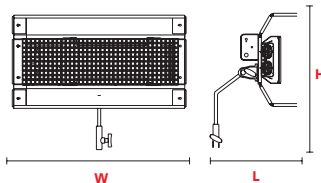

MODEL DFL-4/55

PHOTOMETRIC DATA

POWER FLO DFL-2/55
With 2 Studioline 32 55w OSRAM Lamps

Distance (mts)	1.00	1.50	2.00	2.50	3.00	3.50	4.00
Luminance (lux)	2605	1044	561	389	274	207	161

ACCESSORIES

DIMENSIONS

POWER FLO DFL-2/55

- L** 307mm (12.09")
- W** 660mm (26")
- H** 325mm (12.84")
- ⚖** 4.5kg (9.92 Lbs)
- 📏** 700x300x300mm (27.56"x11.81"x11.81")

LAMPS

CODE	MANUFACTURER	WATTS	LIFE HS	°K	APPLICATION
Dulux L 55/930	Osram	55	10000	3200	Indoor
Dulux L 55/12	Osram	55	10000	5500	Outdoor
Studioline 32	Osram	55	8000	3200	Indoor
F55BX/Cinema32	GE	55	8000	3200	Indoor
F55BX/Cinema56	GE	55	8000	5600	Outdoor