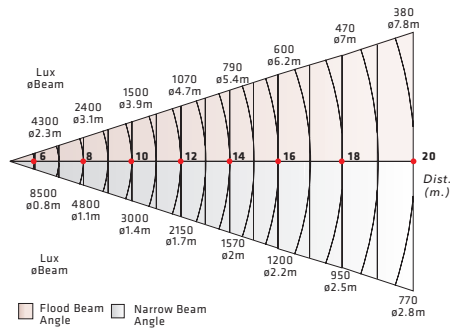

THEATRICAL LIGHTING

PRODUCT DESCRIPTION

ACENTO PROFILE ZOOM 1000W/1200W 8-22°

MODEL 50-22
BASE Gx9.5

- Double condenser lenses
- Glass reflector
- Throw 20mts
- Beam angle 8° - 22°

ACCESSORIES ACENTO PROFILE

45-42 00-54 Diaphragm

PHOTOMETRIC DATA

ACENTO Profile Zoom 1000W/1200W 8-22°

DIMENSIONS

Acento Profile Zoom 1000/1200w 8-22°
MODEL 50-22

- L** 860mm (33.86")
- W** 320mm (12.6")
- H** 440mm (17.32")
- ⚖** 14.3kg (31.52 Lbs)
- 📏** 400x400x1000mm (15.75"x15.75"x39.37")