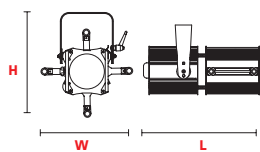

45-42 00-54 Diaphragm

PHOTOMETRIC DATA

ACENTO Profile Zoom 1000W/1200W 8-22°

DIMENSIONS

Acento Profile Zoom 1000/1200w 8-22°
MODEL 50-22

- L** 860mm (33.86")
- W** 320mm (12.6")
- H** 440mm (17.32")
- ⚖** 14.3kg (31.52 Lbs)
- 📏** 400x400x1000mm (15.75"x15.75"x39.37")

LAMPS

LIFE CODE	ANSI CODE	W	V	BASE
T19/T11	FWP/FWR	1000	230	Gx9.5
CP/70	FVA	1000	230	Gx9.5
T29	FWS/FWT	1200	230	Gx9.5
CP/90		1200	230	Gx9.5
Q1000T8/CL	GE 29331	1000	120	Gx9.5

SUPPLIED WITH

- Colour frame.
- Four beam shutters.
- Gobo holder.
- Quick access for lamp replacement.
- Double microswitch interlock for safe relamping.
- Easy access for lens cleaning.
- Gx9.5 lampholder.
- 1.5m power supply cable.