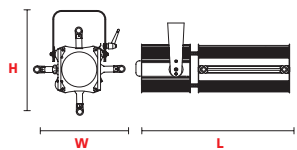

PHOTOMETRIC DATA

ACENTO PROFILE ZOOM 2000W 8-22° - MODEL 50-24

DIMENSIONS

ACENTO PROFILE ZOOM 2000W 8-22°
MODEL 50-24

- L** 895mm (35.24")
- W** 320mm (12.6")
- H** 380mm (14.96")
- 16kg (35.26 Lbs)
- 400x400x1000mm (15.75"x15.75"x39.37")