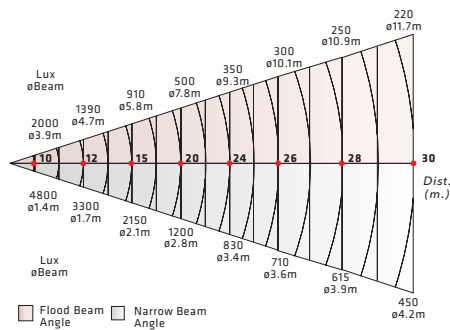

THEATRICAL LIGHTING

PRODUCT DESCRIPTION

ACENTO PROFILE ZOOM 2000W 8-22°

MODEL 50-24
BASE GY16

- Double condenser lenses
- Glass reflector
- Throw 30mts
- Beam angle 8° - 22°

ACCESSORIES ACENTO PROFILE

45-42 00-54 Diaphragm

PHOTOMETRIC DATA

ACENTO PROFILE ZOOM 2000W 8-22° - MODEL 50-24

DIMENSIONS

ACENTO PROFILE ZOOM 2000W 8-22°
MODEL 50-24

- L** 895mm (35.24")
- W** 320mm (12.6")
- H** 380mm (14.96")
- 16kg (35.26 Lbs)
- 400x400x1000mm (15.75"x15.75"x39.37")