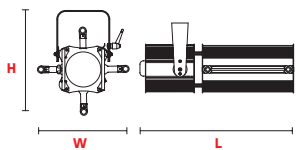

#### PHOTOMETRIC DATA

ACENTO PROFILE ZOOM 2000W 18-36° - MODEL 50-25

#### DIMENSIONS

ACENTO PROFILE ZOOM 2000W 18-36°  
MODEL 50-25

- L** 785mm (30.9")
- W** 320mm (12.6")
- H** 380mm (14.96")
- 14kg (30.86 Lbs)
- 400x400x300mm (15.75"x14.75"x35.43")