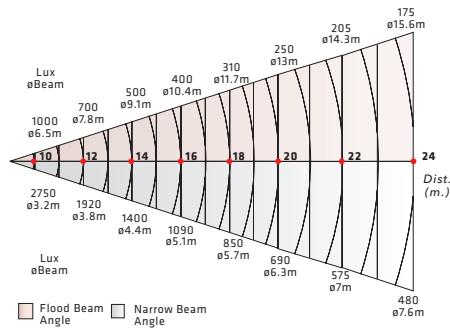

#### DIMENSIONS

ACENTO PROFILE ZOOM 2000W 18-36°  
MODEL 50-25

- L** 785mm (30.9")
- W** 320mm (12.6")
- H** 380mm (14.96")
- 14kg (30.86 Lbs)
- 400x400x300mm (15.75"x14.75"x35.43")