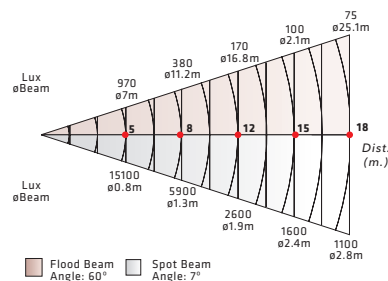

PHOTOMETRIC DATA

ACENTO PC 2000w 9° - 70°
With lamp CP92 2000w 230v G22

DIMENSIONS

Acento PC 2000w 50-33

- L 430mm (16.9")
- W 348mm (13.7")
- H 328mm (12.9")
- 7kg (15.43 Lbs)
- 440x340x320mm (17.3"x13.3"x12.6")