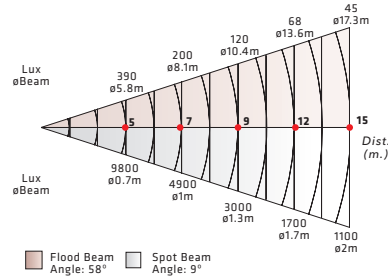

#### DIMENSIONS

Acento PC 1000w 50-29

- L 375mm (14.76")
- W 290mm (11.42")
- H 235mm (9.25")
- 6kg (13.2 Lbs)
- 400x320x260mm (15.75"x12.6"x10.24")