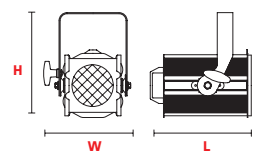

#### DIMENSIONS

Acento PC 1000w 50-29

- L 375mm (14.76")
- W 290mm (11.42")
- H 235mm (9.25")
- 6kg (13.2 Lbs)
- 400x320x260mm (15.75"x12.6"x10.24")