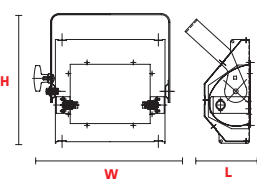

#### PHOTOMETRIC DATA

CYC LITE 1000 W

#### DIMENSIONS

CYC LITE 1000 W - Model 53-72

- L** 280mm (11.02")
- W** 950mm (15.35")
- H** 165mm (6.5")
- 5.4kg (17.9 Lbs)
- 300x450x200mm (11.8"x17.72"x7.87")

#### DIMENSIONS

CYC LITE 500W - Model 53-70

- L** 242mm (9.53")
- W** 300mm (11.8")
- H** 105mm (4.13")
- 2.8kg (6.17 Lbs)
- 280x350x150mm (10.24"x13.78"x5.9")