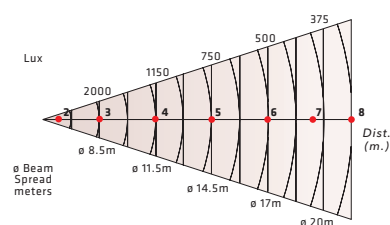

#### DIMENSIONS

CYC LITE 1000 W - Model 53-72

- L** 280mm (11.02")
- W** 950mm (15.35")
- H** 165mm (6.5")
- 5.4kg (17.9 Lbs)
- 300x450x200mm (11.8"x17.72"x7.87")