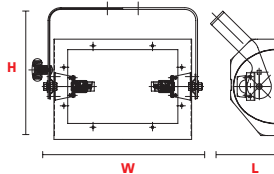

#### DIMENSIONS

CYC LITE 1000 W - Model 53-72

- L** 280mm (11.02")
- W** 950mm (15.35")
- H** 165mm (6.5")
- 5.4kg (17.9 Lbs)
- 300x450x200mm (11.8"x17.72"x7.87")

#### PHOTOMETRIC DATA

CYC LITE 500 W

#### DIMENSIONS

CYC LITE 500W - Model 53-70

- L** 242mm (9.53")
- W** 300mm (11.8")
- H** 105mm (4.13")
- 2.8kg (6.17 Lbs)
- 280x350x150mm (10.24"x13.78"x5.9")