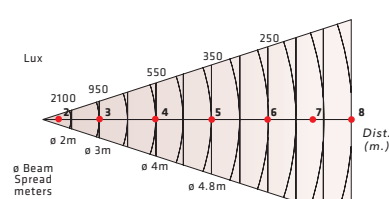

PHOTOMETRIC DATA

CYC LITE 500 W