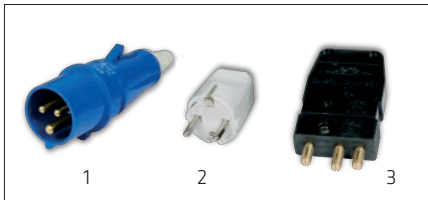

## CONNECTORS

ALL THE LIGHTING EQUIPMENT CAN BE SUPPLIED WITH THE FOLLOWING TYPES OF CONNECTORS

- 1 - CEE Connectors
- 2 - Schuko Connectors
- 3 - Stage Pin Connectors

DIAPHRAGM

SHORT CAMERA MOUNT

EGGCRATE

CONE

STAND

TELESCOPIC HANGER

C-CLAMP

GAFFER GRIP