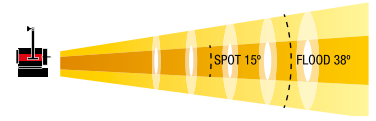

Fresnels led variable white colour

Fresnel led studio 500w variable white 2700K° to 6500K°

SPL-500/XL/BI/MO SPL-500/XL/BI/PO

- High efficient led 500w Bi-colour CRI ≥ 95
- Power consumption: 500w
- Adjustable colour temperature: 2700K° to 6500K°
- Dimming 0 to 100%
- Flicker free
- Power requirements 90V-240V 50/60Hz
- Control method: DMX or local (manual) dimming
- Powercom for power daisy chain
- Fresnel lens Ø 250mm
- MO manual operation version - PO pole operation version

Supplied with

- Barndoor 8-leaf
- Filter frame
- Safety grid
- 2 m power supply cable

Accessories

Barndoor 8-leaf

Photometric data

Spot							
Distance	4 mts	5 mts	6 mts	7 mts	8 mts	9 mts	
Center beam	12180 lux	8145 lux	5747 lux	4195 lux	3357 lux	2693 lux	
Light beam Ø	3,00 mts	3,30 mts	3,50 mts	4,00 mts	4,60 mts	5,10 mts	
CCT	6500	6500	6500	6500	6500	6500	
CRI	96	96	96	96	96	96	
Center beam	8158 lux	5240 lux	3686 lux	2928 lux	2121 lux	1697 lux	
CCT	2800	2800	2800	2800	2800	2800	
CRI	97	97	97	97	97	97	

Dimensions

L 405mm (15.94") W 480mm (18.89")
H 630mm (24.80") **KG** 16,100 kg

Fresnel led studio 600w variable white 2700K° to 6500K°

SPL-600/XL/BI/MO SPL-600/XL/BI/PO

- High efficient led 600w Hi CRI ≥ 95
- Power consumption: 600w
- Power requirements: 90V-240V 50/60Hz
- Control method: DMX or Local (manual) dimming
- Colour temperature: adjustable 2700K° to 6500K°
- Dimming 0 to 100%
- Flicker free
- Fresnel lens Ø 250mm
- Powercom for power daisy chain
- MO manual operation version - PO pole operation version

Supplied with

- Barndoor 8-leaf
- Filter frame
- Safety grid
- 2 m power supply cable

Accessories

Barndoor 8-leaf

Photometric data