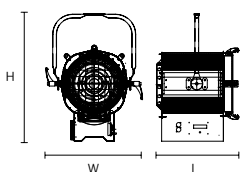

Dimensions

L 405mm (15.94") W 480mm (18.89")
H 630mm (24.80") **KG** 16,100 kg

Fresnel led studio 600w variable white 2700K° to 6500K°

SPL-600/XL/BI/MO SPL-600/XL/BI/PO

- High efficient led 600w Hi CRI ≥ 95
- Power consumption: 600w
- Power requirements: 90V-240V 50/60Hz
- Control method: DMX or Local (manual) dimming
- Colour temperature: adjustable 2700K° to 6500K°
- Dimming 0 to 100%
- Flicker free
- Fresnel lens Ø 250mm
- Powercom for power daisy chain
- MO manual operation version - PO pole operation version

Supplied with

- Barndoor 8-leaf
- Filter frame
- Safety grid
- 2 m power supply cable

Accessories

Barndoor 8-leaf

Photometric data

Spot							
Distance	4 mts	5 mts	6 mts	7 mts	8 mts	9 mts	
Center beam	14770 lux	9845 lux	7049 lux	5127 lux	3969 lux	3203 lux	
Light beam Ø	3,00 mts	3,30 mts	3,50 mts	4,00 mts	4,60 mts	5,10 mts	
CCT	6600	6600	6600	6600	6600	6600	
CRI	96	96	96	96	96	96	
Center beam	9935 lux	6405 lux	4505 lux	3558 lux	2556 lux	2067 lux	
CCT	2800	2800	2800	2800	2800	2800	
CRI	97	97	97	97	97	97