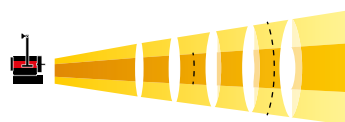

FRESNELS LED

6500K°

2700K°

53-20/BI

FRESNEL LED COMPACT 120W VARIABLE WHITE 2700K° TO 6500K°

- High efficient led 120w Bi-colour CRI ≥ 95
- Power consumption: 120w
- Power requirements: 90V-240V 50/60Hz
- Control method: DMX or local (manual) dimming
- Adjustable Colour temperature: 2700K° to 6500K°
- Flicker free
- Fresnel lens Ø 120mm
- Powercom for power daisy chain
- MO manual operation version - PO pole operation version

ACCESSORIES

Barndoor 8-leaf

Colour conversion & Diffusion filter frame

DIMENSIONS

L 300mm (11,81")
W 200mm (7,87")
H 400mm (15,75")
4,900 kg

PHOTOMETRIC DATA

Spot			
Distance	2 mts	3 mts	4 mts
Center beam	2680 lux	1375 lux	785 lux
Light beam Ø	1,00 mts	1,60 mts	2,00 mts
CCT K°	6500	6500	6500
CRI	95	95	95

Flood			
Distance	2 mts	3 mts	4 mts
Center beam	483 lux	270 lux	172 lux
Light beam Ø	2,80 mts	4,30 mts	5,50 mts
CCT K°	6300	6300	6300
CRI	95	95	95

KIT CONTENTS

- Lamphead
- Barndoor 8-leaf
- Filter frame
- Safety grid
- 2 m power supply cable