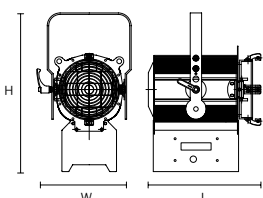

ACCESSORIES

Barndoor 8-leaf

Colour conversion & Diffusion filter frame

DIMENSIONS

L 300mm (11,81")
W 200mm (7,87")
H 400mm (15,75")
4,900 kg

PHOTOMETRIC DATA

Spot			
Distance	2 mts	3 mts	4 mts
Center beam	2680 lux	1375 lux	785 lux
Light beam Ø	1,00 mts	1,60 mts	2,00 mts
CCT K°	6500	6500	6500
CRI	95	95	95

Flood			
Distance	2 mts	3 mts	4 mts
Center beam	483 lux	270 lux	172 lux
Light beam Ø	2,80 mts	4,30 mts	5,50 mts
CCT K°	6300	6300	6300
CRI	95	95	95

KIT CONTENTS

- Lamphead
- Barndoor 8-leaf
- Filter frame
- Safety grid
- 2 m power supply cable