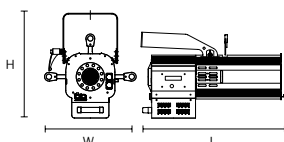

53-15 / 53-15/BI

LED ELLIPSOIDAL ZOOM 250W 25-50° SINGLE COLOUR OR BI-COLOUR

- High power COB led 250w CRI ≥ 90
- Colour temperature: 3200K° or variable white colour 2700K° to 6500K°
- Zoom 25-50°
- Dimming DMX or local (manual) dimming
- Flicker free
- Power consumption: 250w
- Power requirements: 90V-240V 50/60Hz

ACCESSORIES

KIT CONTENTS

Lamphead
Filter holder
Gobo holder
Four shutters

DIMENSIONS

L 580mm (22.83")
W 376mm 14.8")
H 340mm (13.38")

PHOTOMETRIC DATA

SINGLE COLOR

Spot