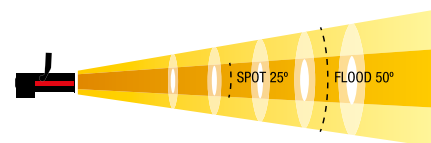

53-15 / 53-15/BI

LED ELLIPSOIDAL ZOOM 250W 25-50° SINGLE COLOUR OR BI-COLOUR

- High power COB led 250w CRI ≥ 90
- Colour temperature: 3200K° or variable white colour 2700K° to 6500K°
- Zoom 25-50°
- Dimming DMX or local (manual) dimming
- Flicker free
- Power consumption: 250w
- Power requirements: 90V-240V 50/60Hz

ACCESSORIES

KIT CONTENTS

Lamphead
Filter holder
Gobo holder
Four shutters

DIMENSIONS

L 580mm (22.83")
W 376mm 14.8")
H 340mm (13.38")

PHOTOMETRIC DATA

SINGLE COLOR

Spot

Distance	5 mts	6 mts	8 mts	10 mts	12 mts
Center beam	4450 lux	3000 lux	17500 lux	1065 lux	740 lux
Light beam Ø	1,60 mts	1,90 mts	2,60 mts	3,20 mts	3,90 mts

Flood

Distance	5 mts	6 mts	8 mts	10 mts	12 mts
Center beam	2650 lux	1780 lux	1030 lux	710 lux	440 lux
Light beam Ø	2,60 mts	3,20 mts	4,20 mts	5,30 mts	6,40 mts