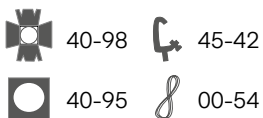

53-15 / 53-15/BI

LED ELLIPSOIDAL ZOOM 250W 25-50° SINGLE COLOUR OR BI-COLOUR

- High power COB led 250w CRI ≥ 90
- Colour temperature: 3200K° or variable white colour 2700K° to 6500K°
- Zoom 25-50°
- Dimming DMX or local (manual) dimming
- Flicker free
- Power consumption: 250w
- Power requirements: 90V-240V 50/60Hz

ACCESSORIES

KIT CONTENTS

Lamphead
Filter holder
Gobo holder
Four shutters

DIMENSIONS

L 580mm (22.83")
W 376mm 14.8")
H 340mm (13.38")

PHOTOMETRIC DATA

SINGLE COLOR

Spot