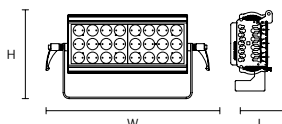

53-54
24 leds x 10w RGBW

53-54

COLOUR MAX PRO WASHER LED RGBW

- Provides full colour palette RGBW
- Models for 24 x 10w power leds 4 in 1
- DMX and manual control, built-in programs
- Attractive style and design

ACCESSORIES

45-42

00-54

DIMENSIONS

L 136mm (5.35")
W 552mm (21.73")
H 281mm (11.06")

PHOTOMETRIC DATA

Distance		3 mts	4 mts	5 mts	6 mts
Center beam	Red	800 lux	480 lux	320 lux	230 lux
	Green	980 lux	560 lux	360 lux	252 lux
	Blue	288 lux	175 lux	114 lux	90 lux
	White	1450 lux	820 lux	530 lux	370 lux
Ø beam		3,8 mts	5 mts	5,2 mts	6,5 mts

KIT CONTENTS

Lamphead
Filter frame
2 m power cable