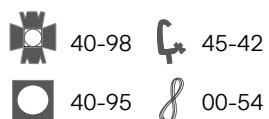

53-14 RGBW 250W

LED ELLIPSOIDAL 250W RGBW Zoom 15-30°

- High power COB led 250w RGBW
- White (W) is CCT 3200K°
- Dimming DMX or local (manual) dimming
- Built in Effects - Strobe Effect
- Flicker free
- Power consumption: 250w
- Power requirements: 90V-240V 50/60Hz

ACCESSORIES

KIT CONTENTS

Lamphead
Filter holder
Gobo holder
Four shutters

DIMENSIONS

L 687mm (27.04")
W 376mm (14.8")
H 340mm (13.38")

PHOTOMETRIC DATA

Spot	
Distance	6 mts
Center beam Red	175Lux
Center beam Green	248Lux
Center beam Blue	60Lux
Center beam White	200Lux
Beam Angle	Ø 1,50 mts

Flood	
Distance	6 mts
Center beam Red	145Lux
Center beam Green	215Lux
Center beam Blue	45Lux
Center beam White	185Lux
Beam Angle	Ø 3,00 mts