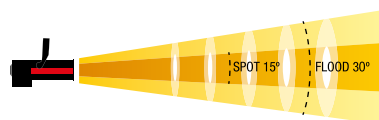

53-14 RGBW 250W

LED ELLIPSOIDAL 250W RGBW Zoom 15-30°

- High power COB led 250w RGBW
- White (W) is CCT 3200K°
- Dimming DMX or local (manual) dimming
- Built in Effects - Strobe Effect
- Flicker free
- Power consumption: 250w
- Power requirements: 90V-240V 50/60Hz

ACCESSORIES

KIT CONTENTS

Lamphead
Filter holder
Gobo holder
Four shutters

DIMENSIONS

L 687mm (27.04")
W 376mm (14.8")
H 340mm (13.38")

PHOTOMETRIC DATA

Spot	
Distance	6 mts
Center beam Red	175Lux
Center beam Green	248Lux
Center beam Blue	60Lux
Center beam White	200Lux
Beam Angle	Ø 1,50 mts

Flood	
Distance	6 mts
Center beam Red	145Lux
Center beam Green	215Lux
Center beam Blue	45Lux
Center beam White	185Lux
Beam Angle	Ø 3,00 mts