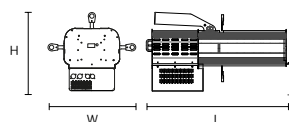

53-14 RGBW 250W

LED ELLIPSOIDAL 250W RGBW Zoom 15-30°

- High power COB led 250w RGBW
- White (W) is CCT 3200K°
- Dimming DMX or local (manual) dimming
- Built in Effects - Strobe Effect
- Flicker free
- Power consumption: 250w
- Power requirements: 90V-240V 50/60Hz

ACCESSORIES

KIT CONTENTS

Lamphead
Filter holder
Gobo holder
Four shutters

DIMENSIONS

L 687mm (27.04")
W 376mm (14.8")
H 340mm (13.38")

PHOTOMETRIC DATA

Spot	
Distance	6 mts
Center beam Red	175Lux
Center beam Green	248Lux
Center beam Blue	60Lux
Center beam White	200Lux
Beam Angle	Ø 1,50 mts

Flood	
Distance	6 mts
Center beam Red	145Lux
Center beam Green	215Lux
Center beam Blue	45Lux
Center beam White	185Lux
Beam Angle	Ø 3,00 mts