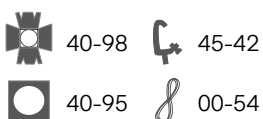

53-14 / 53-14/BI

LED ELLIPSOIDAL ZOOM 250W 15-30° SINGLE COLOUR OR BI-COLOUR

- High power COB led 250w CRI ≥ 98
- Colour temperature: 3200K° or variable white colour 2700K° to 6500K°
- Zoom 15-30°
- Dimming DMX or local (manual) dimming
- Flicker free
- Power consumption: 250w
- Power requirements: 90V-240V 50/60Hz

ACCESSORIES

KIT CONTENTS

Lamphead
Filter holder
Gobo holder
Four shutters

DIMENSIONS

L 687mm (27.04")
W 376mm (14.8")
H 340mm (13.38")

PHOTOMETRIC DATA

SINGLE COLOR

Spot

BI-COLOR

Spot

Distance	5 mts	6 mts	7 mts
Center beam 6000K°	2210 lux	1320 lux	1030 lux
Center beam 2800K°	2207 lux	950 lux	707 lux
Light beam Ø	1,00 mts	1,50 mts	1,80 mts

Flood

Distance	5 mts	6 mts	7 mts
Center beam 6000K°	390 lux	210 lux	115 lux
Center beam 2800K°	295 lux	145 lux	100 lux
Light beam Ø	2,60 mts	3,70 mts	4,60 mts