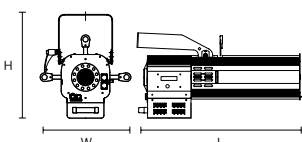

53-14 / 53-14/BI

LED ELLIPSOIDAL ZOOM 250W 15-30° SINGLE COLOUR OR BI-COLOUR

- High power COB led 250w CRI ≥ 98
- Colour temperature: 3200K° or variable white colour 2700K° to 6500K°
- Zoom 15-30°
- Dimming DMX or local (manual) dimming
- Flicker free
- Power consumption: 250w
- Power requirements: 90V-240V 50/60Hz

ACCESSORIES

KIT CONTENTS

Lamphead
Filter holder
Gobo holder
Four shutters

DIMENSIONS

L 687mm (27.04")
W 376mm (14.8")
H 340mm (13.38")

PHOTOMETRIC DATA

SINGLE COLOR

Spot