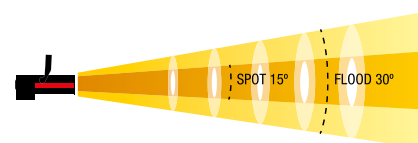

53-14 / 53-14/BI

LED ELLIPSOIDAL ZOOM 250W 15-30° SINGLE COLOUR OR BI-COLOUR

- High power COB led 250w CRI ≥ 98
- Colour temperature: 3200K° or variable white colour 2700K° to 6500K°
- Zoom 15-30°
- Dimming DMX or local (manual) dimming
- Flicker free
- Power consumption: 250w
- Power requirements: 90V-240V 50/60Hz

ACCESSORIES

KIT CONTENTS

Lamphead
Filter holder
Gobo holder
Four shutters

DIMENSIONS

L 687mm (27.04")
W 376mm (14.8")
H 340mm (13.38")

PHOTOMETRIC DATA

SINGLE COLOR

Spot

Distance	5 mts	6 mts	8 mts	10 mts	12 mts
Center beam	8416 lux	5900 lux	3400 lux	2165 lux	1572 lux
Light beam Ø	1,10 mts	1,40 mts	1,90 mts	2,80 mts	2,80 mts

Flood

Distance	5 mts	6 mts	8 mts	10 mts	12 mts
Center beam	3500 lux	2450 lux	1380 lux	890 lux	600 lux
Light beam Ø	1,90 mts	2,30 mts	3,00 mts	3,80 mts	4,60 mts

BI-COLOR

Spot

Distance	5 mts	6 mts	7 mts
Center beam 6000K°	2210 lux	1320 lux	1030 lux
Center beam 2800K°	2207 lux	950 lux	707 lux
Light beam Ø	1,00 mts	1,50 mts	1,80 mts

Flood

Distance	5 mts	6 mts	7 mts
Center beam 6000K°	390 lux	210 lux	115 lux
Center beam 2800K°	295 lux	145 lux	100 lux
Light beam Ø	2,60 mts	3,70 mts	4,60 mts