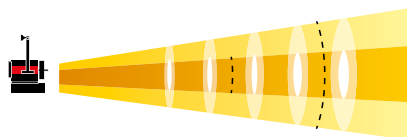

Flood

Distance	3 mts	4 mts	5 mts
Center beam	1710 lux	1080 lux	780 lux
Light beam Ø	2,50 mts	2,80 mts	3,30 mts
CCT K°	5800	5800	5800
CRI	95	95	95

KIT CONTENTS

Lamphead
Barndoor 4-leaf
Filter frame
Safety grid
2 m power supply cable