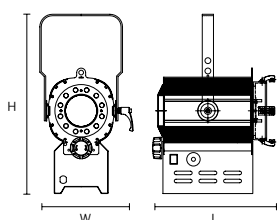

### ACCESSORIES

Barndoor 4-leaf

Colour conversion & Diffusion filter frame

### DIMENSIONS

L 300mm (11,81")  
 W 200mm (7,87")  
 H 400mm (15,75")  
 4,700 kg

### PHOTOMETRIC DATA

#### Spot

| Distance     | 3 mts    | 4 mts    | 5 mts    |
|--------------|----------|----------|----------|
| Center beam  | 4120 lux | 2180 lux | 1350 lux |
| Light beam Ø | 0,75 mts | 0,90 mts | 1,40 mts |
| CCT K°       | 5800     | 5800     | 5800     |
| CRI          | 95       | 95       | 95       |