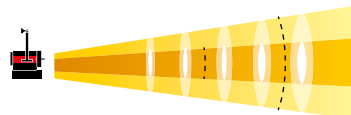

FRESNELS LED

53-20/MO 53-20/PO

FRESNEL LED COMPACT 120W

- High efficient led 120w CRI ≥ 95
- Power consumption: 120w
- Power requirements: 90V-240V 50/60Hz
- Control method: DMX or local (manual) dimming 0 to 100%
- Colour temperature: 5600K° or 3200K°
- Flicker free
- Fresnel lens Ø 120mm
- Powercom for power daisy chain
- MO manual operation version - PO pole operation version

ACCESSORIES

Barndoor 4-leaf

Colour conversion & Diffusion filter frame

DIMENSIONS

L 300mm (11,81")
 W 200mm (7,87")
 H 400mm (15,75")
 5 kg

PHOTOMETRIC DATA

Spot

Distance	4 mts	5 mts	6 mts	7 mts	8 mts
Center beam	4300 lux	2650 lux	1870 lux	1390 lux	1049 lux
Light beam Ø	1,00 mts	1,50 mts	2,00 mts	2,50 mts	3,00 mts
CCT K°	5580	5580	5580	5580	5580
CRI	95	95	95	95	95

Center beam	5230 lux	3245 lux	2190 lux	1560 lux	1200 lux
Light beam Ø	1,00 mts	1,50 mts	2,00 mts	2,50 mts	3,00 mts
CCT K°	3100	3100	3100	3100	3100
CRI	95	95	95	95	95

Flood

Distance	4 mts	5 mts	6 mts	7 mts	8 mts
Center beam	1710 lux	1080 lux	780 lux	580 lux	440 lux
Light beam Ø	2,20 mts	3,40 mts	4,30 mts	5,60 mts	6,50 mts
CCT K°	5800	5800	5800	5800	5800
CRI	95	95	95	95	95