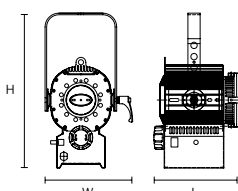

FRESNELS LED

53-18/T

FRESNEL LED LOCATION 60W

- Ideal for location uses
- High efficient led 60w CRI ≥ 95
- Full manual dimming control
- Colour temperature: 5600K^a or 3200K^o
- Power requirements: 90V-240V
- Power consumption only 60w
- Fresnel lens Ø 80mm

ACCESSORIES

Barndoor 4-leaf

Colour conversion & Diffusion filter frame

DIMENSIONS

L 175mm (6.88")
 W 180mm (7.08")
 H 318mm (12.51")
 3,200 kg

PHOTOMETRIC DATA

Spot			
Distance	1 mts	2 mts	3 mts
Center beam	4800 lux	1115 lux	490 lux
Light beam Ø	0,40 mts	0,80 mts	1,10 mts
CCT K°	5800	5800	5800
CRI	95	95	95

Flood			
Distance	1 mts	2 mts	3 mts
Center beam	3960 lux	720 lux	340 lux
Light beam Ø	0,80 mts	1,60 mts	2,20 mts
CCT K°	5800	5800	5800
CRI	95	95	95

KIT CONTENTS

Lamphead
 Barndoor 4-leaf
 Filter frame
 Safety grid
 2 m power supply cable