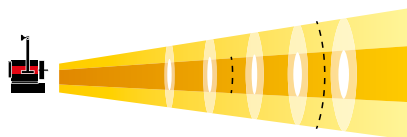

FRESNELS LED

53-18/T

FRESNEL LED LOCATION 60W

- Ideal for location uses
- High efficient led 60w CRI ≥ 95
- Full manual dimming control
- Colour temperature: 5600K^a or 3200K^o
- Power requirements: 90V-240V
- Power consumption only 60w
- Fresnel lens Ø 80mm

ACCESSORIES

Barndoor 4-leaf

Colour conversion & Diffusion filter frame

DIMENSIONS

L 175mm (6.88")
 W 180mm (7.08")
 H 318mm (12.51")
 3,200 kg

PHOTOMETRIC DATA

Spot			
Distance	1 mts	2 mts	3 mts
Center beam	4800 lux	1115 lux	490 lux
Light beam Ø	0,40 mts	0,80 mts	1,10 mts
CCT K°	5800	5800	5800
CRI	95	95	95

Flood			
Distance	1 mts	2 mts	3 mts
Center beam	3960 lux	720 lux	340 lux
Light beam Ø	0,80 mts	1,60 mts	2,20 mts
CCT K°	5800	5800	5800
CRI	95	95	95

KIT CONTENTS

Lamphead
 Barndoor 4-leaf
 Filter frame
 Safety grid
 2 m power supply cable