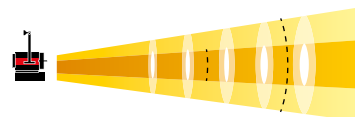

FRESNELS LED

SPL-500/XL/BI/MO SPL-500/XL/BI/PO

FRESNEL LED STUDIO 500W VARIABLE WHITE 2700K° TO 6500K°

- High efficient led 500w Bi-colour CRI ≥ 95
- Power consumption: 500w
- Adjustable colour temperature: 2700K° to 6500K°
- Dimming 0 to 100%
- Flicker free
- Power requirements 90V-240V 50/60Hz
- Control method: DMX or local (manual) dimming
- Powercom for power daisy chain
- Fresnel lens Ø 250mm
- MO manual operation version - PO pole operation version

ACCESSORIES

-  Barndoor 8-leaf
-  Colour conversion & Diffusion filter frame

DIMENSIONS

L 405mm (15.94")
W 480mm (18.89")
H 630mm (24.80")
 16,100 kg

PHOTOMETRIC DATA

Spot						
Distance	4 mts	5 mts	6 mts	7 mts	8 mts	9 mts
Center beam	12180 lux	8145 lux	5747 lux	4195 lux	3357 lux	2693 lux
Light beam Ø	3,00 mts	3,30 mts	3,50 mts	4,00 mts	4,60 mts	5,10 mts
CCT K°	6500	6500	6500	6500	6500	6500
CRI	96	96	96	96	96	96

Center beam	8158 lux	5240 lux	3686 lux	2928 lux	2121 lux	1697 lux
CCT K°	2800	2800	2800	2800	2800	2800
CRI	97	97	97	97	97	97

Flood						
Distance	4 mts	5 mts	6 mts	7 mts	8 mts	9 mts
Center beam	1342	833 lux	595 lux	440 lux	361 lux	295 lux
Light beam Ø	6,00 mts	7,00 mts	8,00 mts	9,00 mts	10,00 mts	11,00 mts
CCT K°	6510	6510	6510	6510	6510	6510
CRI	96	96	96	96	96	96