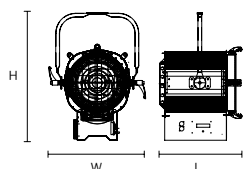

FRESNELS LED

SPL-500/XL/BI/MO SPL-500/XL/BI/PO

FRESNEL LED STUDIO 500W VARIABLE WHITE 2700K° TO 6500K°

- High efficient led 500w Bi-colour CRI ≥ 95
- Power consumption: 500w
- Adjustable colour temperature: 2700K° to 6500K°
- Dimming 0 to 100%
- Flicker free
- Power requirements 90V-240V 50/60Hz
- Control method: DMX or local (manual) dimming
- Powercom for power daisy chain
- Fresnel lens Ø 250mm
- MO manual operation version - PO pole operation version

ACCESSORIES

-  Barndoor 8-leaf
-  Colour conversion & Diffusion filter frame

DIMENSIONS

L 405mm (15.94")
W 480mm (18.89")
H 630mm (24.80")
 16,100 kg

PHOTOMETRIC DATA

Spot						
Distance	4 mts	5 mts	6 mts	7 mts	8 mts	9 mts
Center beam	12180 lux	8145 lux	5747 lux	4195 lux	3357 lux	2693 lux
Light beam Ø	3,00 mts	3,30 mts	3,50 mts	4,00 mts	4,60 mts	5,10 mts
CCT K°	6500	6500	6500	6500	6500	6500
CRI	96	96	96	96	96	96

Center beam	8158 lux	5240 lux	3686 lux	2928 lux	2121 lux	1697 lux
CCT K°	2800	2800	2800	2800	2800	2800
CRI	97	97	97	97	97	97

Flood						
Distance	4 mts	5 mts	6 mts	7 mts	8 mts	9 mts
Center beam	1342	833 lux	595 lux	440 lux	361 lux	295 lux
Light beam Ø	6,00 mts	7,00 mts	8,00 mts	9,00 mts	10,00 mts	11,00 mts
CCT K°	6510	6510	6510	6510	6510	6510
CRI	96	96	96	96	96	96

Center beam	868 lux	565 lux	408 lux	295 lux	235 lux	196 lux
CCT K°	2780	2780	2780	2780	2780	2780
CRI	97	97	97	97	97	97

KIT CONTENTS

- Lamphead
- Barndoor 8-leaf
- Filter frame
- Safety grid
- 2 m power supply cable