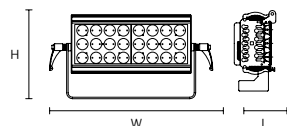

CYC LED PANEL

53-95

PRIXMA CYC RGBW 200W

- High intensity color mixing RGBW offer even lighting
- RGB and White 3000K° CRI95
- DMX with built in programs and strobe effect
- Indoor use IP20
- No fan use
- Flicker Free

ACCESSORIES

45-42

8 00-54

DIMENSIONS

L 136mm (5.35")
 W 552mm (21.73")
 H 281mm (11.06")
 6,800 kg

PHOTOMETRIC DATA

Distance	1 mts	2 mts	3 mts	4 mts
Lux at Center beam				
White	1015 lux	315 lux	160 lux	110 lux
Red	670 lux	213 lux	110 lux	70 lux
Green	1141 lux	360 lux	180 lux	114 lux
Blue	190 lux	60 lux	30 lux	20 lux

Light beam Ø 120°

KIT CONTENTS

Lamphead
 2 m power cable
 Diffission filter