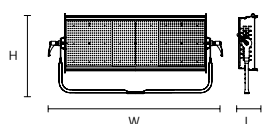

## PRIXMA FLEX 300W HIGH POWER

- High power led 300w soft lighting
- CRI and TLCI  $\geq 95$
- Adjustable colour temperature versions 3200K° to 5600K° or 2800K° to 6500K°
- Available models single colour 5600K° or 3200K°
- Full flicker free
- Cooling No Fans, with efficient heatsinks designs
- Interchangeable diffuser filters
- Optional barndoors 4 leaf
- Power 90V-240V
- Control method DMX or local (manual) dimming
- Lightweight construction and attractive design
- Pole operated available

### DIMENSIONS

L 114mm (4.48")  
 W 1040mm (40.94")  
 H 474mm (18.66")  
 14,300 kg