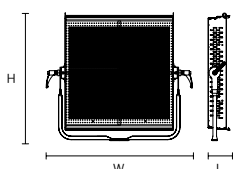

### DIMENSIONS

L 114mm (4.48")  
 W 306mm (12.04")  
 H 668mm (26.29")  
 ⚖️ 17,300 kg