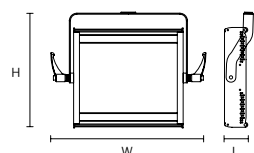

LED PANELS

Pole Operation

53-58

PRIXMA FLEX V2 150W SOFT LED PANEL

Available versions:

- Single Color 3200K° or 5600K°
- Bi-Colour 3200K° to 5600K°
- No Fan. Efficient cooling
- Full Flicker Free
- CRI>95
- DMX / Manual control
- Dimming 0-100%
- Pole operation version available
- Lightweight aluminum construction
- 100-230Volts 50/60H

ACCESSORIES

45-42

8 00-54

DIMENSIONS

L 90mm (3.54")
 W 605mm (23.81")
 H 320mm (12.59")
 6,500 kg

PHOTOMETRIC DATA

53-58 Colour temperature 3200K°

Distance	1 mts	2 mts	3 mts	4 mts	5 mts
Center beam	6330 lux	1570 lux	698 lux	415 lux	285 lux
CCT K°	3200	3200	3200	3200	3200
CRI	95	95	95	95	95

53-58 Colour temperature 5600K°

Distance	1 mts	2 mts	3 mts	4 mts	5 mts
Center beam	6875 lux	1680 lux	760 lux	448 lux	305 lux
CCT K°	5600	5600	5600	5600	5600
CRI	95	95	95	95	95

KIT CONTENTS

- Lamphead
- Diffusion filter
- Barndoor 4 leaf
- 2 m power cable
- Built-in power supply