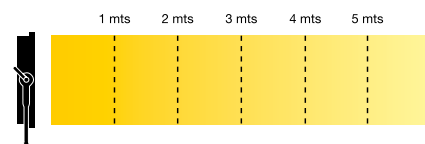

ACCESSORIES

45-42

8 00-54

DIMENSIONS

L 90mm (3.54")
 W 605mm (23.81")
 H 320mm (12.59")
 6,500 kg

PHOTOMETRIC DATA

53-58 Colour temperature 3200K°

Distance	1 mts	2 mts	3 mts	4 mts	5 mts
Center beam	6330 lux	1570 lux	698 lux	415 lux	285 lux
CCT K°	3200	3200	3200	3200	3200
CRI	95	95	95	95	95

53-58 Colour temperature 5600K°

Distance	1 mts	2 mts	3 mts	4 mts	5 mts
Center beam	6875 lux	1680 lux	760 lux	448 lux	305 lux
CCT K°	5600	5600	5600	5600	5600
CRI	95	95	95	95	95

KIT CONTENTS

- Lamphead
- Diffusion filter
- Barndoor 4 leaf
- 2 m power cable
- Built-in power supply