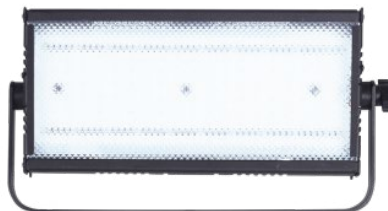

# LED PANELS

3200K°

5600K°

Manual control Dimming & CCT

53-60

## PRIXMA FLEX V3 60W BI-COLOUR

- High power led 60w
- Variable white colour 3200K° to 5600K°
- Dimming and colour manual control
- High CRI ≥ 95
- Power 90V-240VAC
- Flicker free

## DIMENSIONS

L 74mm (2.91")  
 W 345mm (13.58")  
 H 160mm (6.29")  
 1,700 kg

## KIT CONTENTS

- Lamphead
- Barndoor 4-leaf
- 3 m power cable
- Socket 16 mm adapter to stand