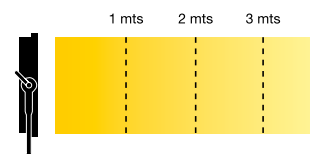

# LED PANELS

3200K°

5600K°

Manual control Dimming & CCT

53-60

## PHOTOMETRIC DATA

53-60 Variable white colour

Distance	1 mts	2 mts	3 mts
Center beam	2000 lux	480 lux	228 lux
CCT K°	3200	3200	3200
CRI	95	95	95

Center beam	2046 lux	498 lux	236 lux
CCT K°	5600	5600	5600
CRI	95	95	95

## DIMENSIONS

L 74mm (2.91")  
 W 345mm (13.58")  
 H 160mm (6.29")  
 1,700 kg