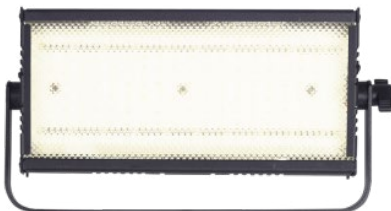

# LED PANELS

3200K°

5600K°

Manual control Dimming & CCT

53-60

## PRIXMA FLEX V3 60W BI-COLOUR

- High power led 60w
- Variable white colour 3200K° to 5600K°
- Dimming and colour manual control
- High CRI ≥ 95
- Power 90V-240VAC
- Flicker free

## PHOTOMETRIC DATA

53-60 Variable white colour

Distance	1 mts	2 mts	3 mts
Center beam	2000 lux	480 lux	228 lux
CCT K°	3200	3200	3200
CRI	95	95	95

Center beam	2046 lux	498 lux	236 lux
CCT K°	5600	5600	5600
CRI	95	95	95

## KIT CONTENTS

- Lamphead
- Barndoor 4-leaf
- 3 m power cable
- Socket 16 mm adapter to stand