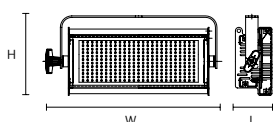

## PHOTOMETRIC DATA

53-60 Variable white colour

Distance	1 mts	2 mts	3 mts
Center beam	2000 lux	480 lux	228 lux
CCT K°	3200	3200	3200
CRI	95	95	95

Center beam	2046 lux	498 lux	236 lux
CCT K°	5600	5600	5600
CRI	95	95	95

## DIMENSIONS

L 74mm (2.91")  
 W 345mm (13.58")  
 H 160mm (6.29")  
 1,700 kg