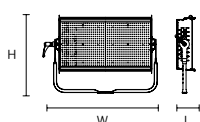

LED PANELS

Pole Operation

53-43N

PRIXMA FLEX 200W HIGH POWER

- High power led 200w soft lighting
- CRI and TLCI ≥ 95
- Adjustable colour temperature versions 3200K° to 5700K° or 2800K° to 6500K°
- Available models single colour 5600K° or 3200K°
- Full flicker free
- Cooling with efficient heatsinks design
- Interchangeable diffusor filters
- Optional barndoors 4 leaf
- Power 90V-240V
- Control method DMX or local (manual) dimming
- Lightweight construction and attractive design
- Pole operated available

ACCESSORIES

45-42

00-54

DIMENSIONS

L 114mm (4.48")
 W 700mm (27.55")
 H 474mm (18.66")
 8,900 kg

PHOTOMETRIC DATA

Distance	1 mts	2 mts	3 mts	4 mts	5 mts
Center beam	5439 lux	1758 lux	985 lux	650 lux	479 lux
CCT K°	6300	6300	6300	6300	6300
CRI	96,5	96,5	96,5	96,5	96,5
Center beam	5158 lux	1563 lux	895 lux	580 lux	455 lux
CCT K°	2700	2700	2700	2700	2700
CRI	97	97	97	97	97

KIT CONTENTS

- Lamphead
- Diffusion filter and holder for changing to other filters
- Barndoor 4-leaf (optional)
- Powercom and cable 2 m