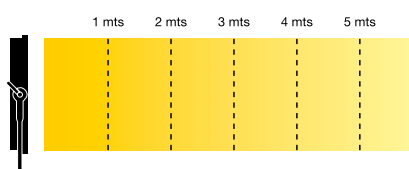

ACCESSORIES

45-42

00-54

DIMENSIONS

L 114mm (4.48")
 W 700mm (27.55")
 H 474mm (18.66")
 8,900 kg

PHOTOMETRIC DATA

Distance	1 mts	2 mts	3 mts	4 mts	5 mts
Center beam	5439 lux	1758 lux	985 lux	650 lux	479 lux
CCT K°	6300	6300	6300	6300	6300
CRI	96,5	96,5	96,5	96,5	96,5
Center beam	5158 lux	1563 lux	895 lux	580 lux	455 lux
CCT K°	2700	2700	2700	2700	2700
CRI	97	97	97	97	97

KIT CONTENTS

- Lamphead
- Diffusion filter and holder for changing to other filters
- Barndoor 4-leaf (optional)
- Powercom and cable 2 m