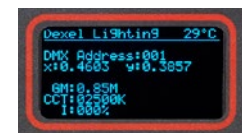

- DMX/Manual control
- CRI ≥ 95 Output wattage: 400w
- Dimmable 0 to 100%, Flicker Free
- Available accessories: Barndoor 4 leaf, Egg Crate, Clamp, Spigot and safety cable
- Manual and Pole Operation versions

DIMENSIONS

- L 177mm (6.96")
- W 660mm (25.98")
- H 389mm (15.31")
- 11,200 kg

PHOTOMETRIC DATA

Distance	3 mts	4 mts	5 mts	6 mts
Lux at Center beam				
White 3200K°	1100 lux	665 lux	455 lux	348 lux
Light beam Ø 120°				

CONTROL MODES

RGBW For controlling the red, green, blue and white intensity

G/M Plus Minusgreen control

HSI For controlling Hue, Saturation and Intensity of colours

CCT: Colour temperature control from 2500K° to 10000K°