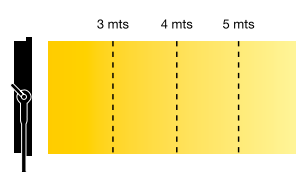

RGBW SOFTLIGHT STUDIO PRO

54-01

PRIXMA STUDIO PRO RGBWW 400W

Colour-Tunable Professional Light Panel

Developed to apply all your creativity and imagination on your video / film productions.

Lighting engine allow adjust the CCT from 2500K to 10000K with plus/minusgreen control (G/M), and access the full colour gamut with Hue, Saturation and Intensity (HSI), RGBW mixing, digital filters and lighting effects. LEDs calibrated with software and measured with a dedicated state-of-the-art spectrometer to ensure uniform colour and same output performance for all Prixma Studio Pro RGBWW lights. Light aperture: 515 x 287 mm with soft diffusion panel.

- DMX/Manual control
- CRI ≥ 95 Output wattage: 400w
- Dimmable 0 to 100%, Flicker Free
- Available accessories: Barndoor 4 leaf, Egg Crate, Clamp, Spigot and safety cable
- Manual and Pole Operation versions

DIMENSIONS

- L 177mm (6.96")
- W 660mm (25.98")
- H 389mm (15.31")
- 11,200 kg

PHOTOMETRIC DATA

Distance	3 mts	4 mts	5 mts	6 mts
Lux at Center beam				
White 3200K°	1100 lux	665 lux	455 lux	348 lux
Light beam Ø 120°				