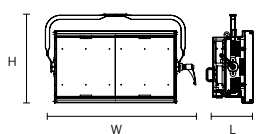

- DMX/Manual control
- CRI ≥ 95 Output wattage: 400w
- Dimmable 0 to 100%, Flicker Free
- Available accessories: Barndoor 4 leaf, Egg Crate, Clamp, Spigot and safety cable
- Manual and Pole Operation versions

DIMENSIONS

- L 177mm (6.96")
- W 660mm (25.98")
- H 389mm (15.31")
- 11,200 kg

PHOTOMETRIC DATA

Distance	3 mts	4 mts	5 mts	6 mts
Lux at Center beam				
White 3200K°	1100 lux	665 lux	455 lux	348 lux
Light beam Ø 120°				