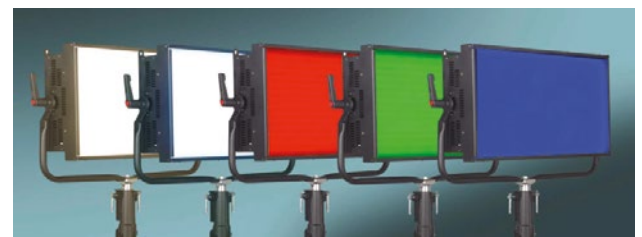

RGBW SOFTLIGHT STUDIO PRO

54-01

PRIXMA STUDIO PRO RGBWW 400W

Colour-Tunable Professional Light Panel

Developed to apply all your creativity and imagination on your video / film productions.

Lighting engine allow adjust the CCT from 2500K to 10000K with plus/minusgreen control (G/M), and access the full colour gamut with Hue, Saturation and Intensity (HSI), RGBW mixing, digital filters and lighting effects. LEDs calibrated with software and measured with a dedicated state-of-the-art spectrometer to ensure uniform colour and same output performance for all Prixma Studio Pro RGBWW lights. Light aperture: 515 x 287 mm with soft diffusion panel.

- DMX/Manual control
- CRI ≥ 95 Output wattage: 400w
- Dimmable 0 to 100%, Flicker Free
- Available accessories: Barndoor 4 leaf, Egg Crate, Clamp, Spigot and safety cable
- Manual and Pole Operation versions

DIMENSIONS

- L 177mm (6.96")
- W 660mm (25.98")
- H 389mm (15.31")
- 11,200 kg

PHOTOMETRIC DATA

Distance	3 mts	4 mts	5 mts	6 mts
Lux at Center beam				
White 3200K°	1100 lux	665 lux	455 lux	348 lux
Light beam Ø 120°				