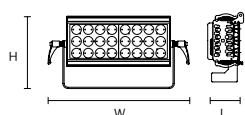

ACCESSORIES

45-42

8 00-54

DIMENSIONS

L 136mm (4.48")
 W 552mm (21.37")
 H 281mm (11.06")
 6,800 kg

PHOTOMETRIC DATA

53-40 Variable white colour

Distance	1 mts	2 mts	3 mts	4 mts
Center beam	6085 lux	1725 lux	840 lux	540 lux
CCT K°	6500	6500	6500	6500
CRI	95	95	95	95
Center beam	4465 lux	1315 lux	640 lux	400 lux
CCT K°	2700	2700	2700	2700
CRI	95	95	95	95

KIT CONTENTS

- Lamphead
- 2 m power cable
- Powercom connectors