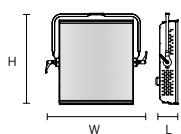

- DMX/Manual control
- CRI ≥ 95 Output wattage: 800w
- Dimmable 0 to 100%, Flicker Free
- Accessories: Clamp, Spigot and safety cable
- Manual and Pole Operation versions

DIMENSIONS

- L** 131mm (5,16")
- W** 734mm (28,90")
- H** 661mm (26")
- KG** 16,5 kg

PHOTOMETRIC DATA

	4 mts	5 mts	6 mts
Distance	4 mts	5 mts	6 mts
Center beam	1470 lux	1000 lux	740 lux
CCT K°	3200	3200	3200
Center beam	1670 lux	1200 lux	840 lux
CCT K°	10000	10000	10000

CONTROL MODES

RGBW For controlling the red, G/M Plus green, blue and white intensity Minusgreen control