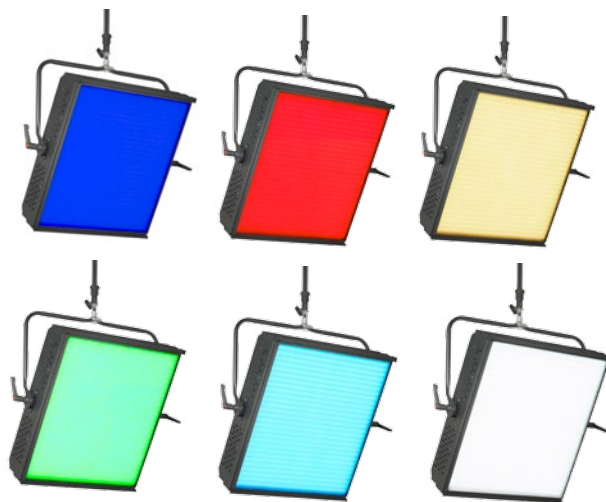

RGBW SOFTLIGHT STUDIO PRO

54-06

PRIXMA STUDIO PRO RGBWW 800W

Colour-Tunable Professional Light Panel

Developed to apply all your creativity and imagination on your video / film productions.

Lighting engine allow adjust the CCT from 2500K to 10000K with plus/minusgreen control (G/M), and access the full colour gamut with Hue, Saturation and Intensity (HSI), RGBW mixing, digital filters and lighting effects. LEDs calibrated with software and measured with a dedicated state-of-the-art spectrometer to ensure uniform colour and same output performance for all Prixma Studio Pro RGBWW lights. Light aperture 540 x 610 mm with soft diffusion panel.

- DMX/Manual control
- CRI ≥ 95 Output wattage: 800w
- Dimmable 0 to 100%, Flicker Free
- Accessories: Clamp, Spigot and safety cable
- Manual and Pole Operation versions

DIMENSIONS

- L** 131mm (5,16")
- W** 734mm (28,90")
- H** 661mm (26")
- KG** 16,5 kg

PHOTOMETRIC DATA

	4 mts	5 mts	6 mts
Distance	4 mts	5 mts	6 mts
Center beam	1470 lux	1000 lux	740 lux
CCT K°	3200	3200	3200
Center beam	1670 lux	1200 lux	840 lux
CCT K°	10000	10000	10000

CONTROL MODES

RGBW For controlling the red, G/M Plus green, blue and white intensity Minusgreen control

HSI For controlling Hue, Saturation and Intensity of colours

CCT: Colour temperature control from 2500K° to 10000K°

Filters: offers a list of colour filters from Rosco and Lee

Effects: Police, Candle, Lightning, Strobe, Disco, TV