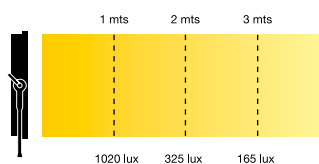

LED PANELS

53-56/P

Z-ONE PLUS 50W

- Power consumption: 50w
- Power requirements 220V or 110V
- Option with leds 3200K° or 5700K°
- Dimming and colour manual control
- High CRI ≥ 95

ACCESSORIES

- 45-42
- 00-54

DIMENSIONS

- L 74mm (2.91")
- W 345mm (13.58")
- H 160mm (6.29")
- KG 1,700 kg

PHOTOMETRIC DATA

53-56/P Single colour daylight 5600K°

Distance	1 mts	2 mts	3 mts
Center beam	1020 lux	325 lux	165 lux
CCT K°	5600	5600	5600
CRI	93	93	93

53-56/P Single colour tungsten 3200K°

Distance	1 mts	2 mts	3 mts
Center beam	990 lux	305 lux	145 lux
CCT K°	3200	3200	3200
CRI	93	93	93

KIT CONTENTS

- Barndoor 4 leaf
- Lamphead
- 3 m cable
- Socket adapter for lighting stand