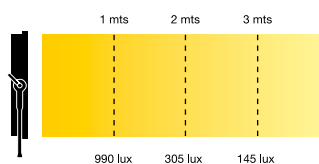

LED PANELS

53-56/P

Z-ONE PLUS 50W

- Power consumption: 50w
- Power requirements 220V or 110V
- Option with leds 3200K° or 5700K°
- Dimming and colour manual control
- High CRI ≥ 95

ACCESSORIES

- 45-42
- 00-54

DIMENSIONS

- L 74mm (2.91")
- W 345mm (13.58")
- H 160mm (6.29")
- KG 1,700 kg

PHOTOMETRIC DATA

53-56/P Single colour daylight 5600K°

Distance	1 mts	2 mts	3 mts
Center beam	1020 lux	325 lux	165 lux
CCT K°	5600	5600	5600
CRI	93	93	93

53-56/P Single colour tungsten 3200K°

Distance	1 mts	2 mts	3 mts
Center beam	990 lux	305 lux	145 lux
CCT K°	3200	3200	3200
CRI	93	93	93

KIT CONTENTS

- Barndoor 4 leaf
- Lamphead
- 3 m cable
- Socket adapter for lighting stand