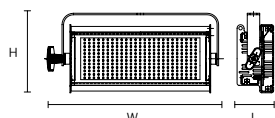

LED PANELS

53-56/P

Z-ONE PLUS 50W

- Power consumption: 50w
- Power requirements 220V or 110V
- Option with leds 3200K° or 5700K°
- Dimming and colour manual control
- High CRI ≥ 95

ACCESSORIES

- 45-42
- 00-54

DIMENSIONS

- L 74mm (2.91")
- W 345mm (13.58")
- H 160mm (6.29")
- KG 1,700 kg

PHOTOMETRIC DATA

53-56/P Single colour daylight 5600K°

Distance	1 mts	2 mts	3 mts
Center beam	1020 lux	325 lux	165 lux
CCT K°	5600	5600	5600
CRI	93	93	93

53-56/P Single colour tungsten 3200K°

Distance	1 mts	2 mts	3 mts
Center beam	990 lux	305 lux	145 lux
CCT K°	3200	3200	3200
CRI	93	93	93

KIT CONTENTS

- Barndoor 4 leaf
- Lamphead
- 3 m cable
- Socket adapter for lighting stand