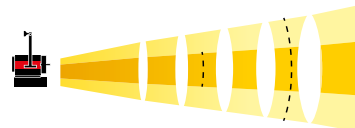

SPL-250RGBW

FRESNEL LED 250W RGBW

- Power tool to create full colour palette and effects
- Ideal for lighting large areas
- High power led 250w RGBW
- Focus control for getting narrow and wide beam
- Control panel DMX and manual to select effects
- Power consumption: 250w
- Power requirements: 90V-240V 50/60Hz
- Fresnel lens Ø 175mm

ACCESSORIES

Barndoor 8-leaf

Colour conversion & Diffusion filter frame

DIMENSIONS

L 396mm (15.59")
 W 399mm (15.70")
 H 542mm (21.33")
 12,500 kg

PHOTOMETRIC DATA

Spot			
Distance	4 mts	5 mts	6 mts
Center beam			
RED	790 lux	620 lux	424 lux
GREEN	1145 lux	895 lux	630 lux
BLUE	310 lux	250 lux	175 lux
WHITE	1850 lux	1350 lux	980 lux
Ø beam	1,6 mts	2 mts	2,3 mts

Flood			
Distance	4 mts	5 mts	6 mts
Center beam			
RED	175 lux	120 lux	96 lux
GREEN	235 lux	160 lux	120 lux
BLUE	75 lux	60 lux	45 lux
WHITE	390 lux	240 lux	195 lux
Ø beam	5 mts	6 mts	7 mts

KIT CONTENTS