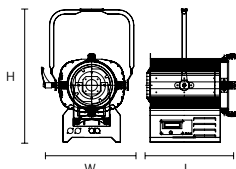

SPL-250RGBW

FRESNEL LED 250W RGBW

- Power tool to create full colour palette and effects
- Ideal for lighting large areas
- High power led 250w RGBW
- Focus control for getting narrow and wide beam
- Control panel DMX and manual to select effects
- Power consumption: 250w
- Power requirements: 90V-240V 50/60Hz
- Fresnel lens Ø 175mm

ACCESSORIES

Barndoor 8-leaf

Colour conversion & Diffusion filter frame

DIMENSIONS

L 396mm (15.59")
 W 399mm (15.70")
 H 542mm (21.33")
 12,500 kg

PHOTOMETRIC DATA

Spot			
Distance	4 mts	5 mts	6 mts
Center beam			
RED	790 lux	620 lux	424 lux
GREEN	1145 lux	895 lux	630 lux
BLUE	310 lux	250 lux	175 lux
WHITE	1850 lux	1350 lux	980 lux
Ø beam	1,6 mts	2 mts	2,3 mts

Flood			
Distance	4 mts	5 mts	6 mts
Center beam			
RED	175 lux	120 lux	96 lux
GREEN	235 lux	160 lux	120 lux
BLUE	75 lux	60 lux	45 lux
WHITE	390 lux	240 lux	195 lux
Ø beam	5 mts	6 mts	7 mts

KIT CONTENTS