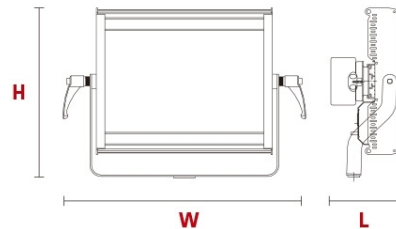

- L** 144mm (5.66")
- W** 512mm (20.15")
- H** 354mm (13.93")

**SUPPLIED WITH:**

- Power Supply
- Other optional accessories:
  - Battery holder
  - V Battery and charger.