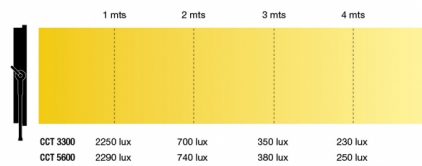

Distancia	1 mts	2 mts	3 mts	4 mts
Center beam	2200 lux	720 lux	360 lux	250 lux
CCT	3300	3300	3300	3300
CRI	94	94	94	94

MODELS

53-37 PRO I LED PANEL

- High Power LED 110W Soft lighting.
- CRI & TLCI ? 93.
- Adjustable Color temperature 3200K° to 5600K°.
- Available models single color 5600K° or 3200K°
- Full Flicker Free.
- Cooling without fan, no noise.
- Only 110W consumption
- Power 100V-240V or by battery 14,8V
- Control method DMX or Local (manual) dimming.
- Lightweight construction and attractive design
- Pole Operated available

PRIXMA PRO I 53-37 Single color daylight 5600K^o

Distancia	1 mts	2 mts	3 mts	4 mts
Center beam	2300 lux	760 lux	390 lux	260 lux
CCT	5600	5600	5600	5600
CRI	94	94	94	94

PRIXMA PRO I 53-37 Variable color 3200K^o - 5600K^o