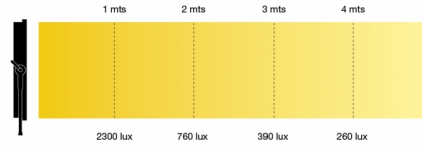

Distancia	1 mts	2 mts	3 mts	4 mts
Center beam	2200 lux	720 lux	360 lux	250 lux
CCT	3300	3300	3300	3300
CRI	94	94	94	94

MODELS

53-37 PRO I LED PANEL

- High Power LED 110W Soft lighting.
- CRI & TLCI ? 93.
- Adjustable Color temperature 3200K° to 5600K°.
- Available models single color 5600K° or 3200K°
- Full Flicker Free.
- Cooling without fan, no noise.
- Only 110W consumption
- Power 100V-240V or by battery 14,8V
- Control method DMX or Local (manual) dimming.
- Lightweight construction and attractive design
- Pole Operated available

PRIXMA PRO I 53-37 Single color daylight 5600K^o

Distancia	1 mts	2 mts	3 mts	4 mts
Center beam	2300 lux	760 lux	390 lux	260 lux
CCT	5600	5600	5600	5600
CRI	94	94	94	94

PRIXMA PRO I 53-37 Variable color 3200K^o - 5600K^o