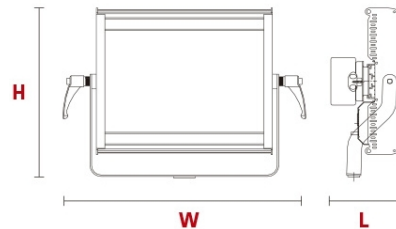

Distancia	1 mts	2 mts	3 mts	4 mts
Center beam	2250 lux	700 lux	350 lux	230 lux
CCT	3300	3300	3300	3300
CRI	94	94	94	94
Center beam	2290 lux	740 lux	380 lux	250 lux
CCT	5600	5600	5600	5600
CRI	94	94	94	94

- L** 144mm (5.66")
- W** 512mm (20.15")
- H** 354mm (13.93")

SUPPLIED WITH:

- Power Supply
- Other optional accessories:
 - Battery holder
 - V Battery and charger.