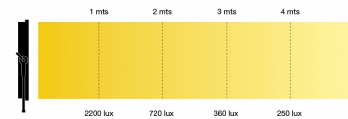

PRIXMA PRO I 53-37 Single color tungsten 3200K°

Distancia	1 mts	2 mts	3 mts	4 mts
Center beam	2200 lux	720 lux	360 lux	250 lux
CCT	3300	3300	3300	3300
CRI	94	94	94	94

MODELS

53-37 PRO I LED PANEL

- High Power LED 110W Soft lighting.
- CRI & TLCI ? 93.
- Adjustable Color temperature 3200K° to 5600K°.
- Available models single color 5600K° or 3200K°
- Full Flicker Free.
- Cooling without fan, no noise.
- Only 110W consumption
- Power 100V-240V or by battery 14,8V
- Control method DMX or Local (manual) dimming.
- Lightweight construction and attractive design
- Pole Operated available