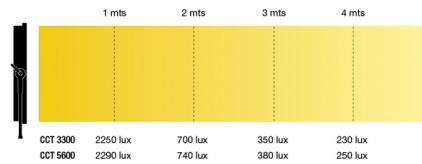

### 53-37 PRO I LED PANEL

- High Power LED 110W Soft lighting.
- CRI & TLCI ? 93.
- Adjustable Color temperature 3200K° to 5600K°.
- Available models single color 5600K° or 3200K°
- Full Flicker Free.
- Cooling without fan, no noise.
- Only 110W consumption
- Power 100V-240V or by battery 14,8V
- Control method DMX or Local (manual) dimming.
- Lightweight construction and attractive design
- Pole Operated available

**PRIXMA PRO I 53-37 Single color daylight 5600K<sup>o</sup>**

Distancia	1 mts	2 mts	3 mts	4 mts
Center beam	2300 lux	760 lux	390 lux	260 lux
CCT	5600	5600	5600	5600
CRI	94	94	94	94

**PRIXMA PRO I 53-37 Variable color 3200K<sup>o</sup> - 5600K<sup>o</sup>**