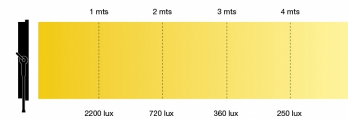

PRIXMA PRO I STUDIO 110W

STUDIO SOFT LED PANEL

PRIXMA PRO are Professional Led lighting panels, offering lightweight and compact construction with style and design. Available versions with adjustable color temperature 3200K° to 5600K° (Bi-Color), and Single color 3200K° or 5600K°. Perfect application for TV Studios, Film and Photo. PRIMXA PRO II are new generation of lighting fixtures, developed with the latest technology for producing high performance in lighting and energy efficiency, with high CRI and TLCI rating. Operates cool without any fan. The consumption for Prixma Pro I is only 110W.

Distancia	1 mts	2 mts	3 mts	4 mts
Center beam	2200 lux	720 lux	360 lux	250 lux
CCT	3300	3300	3300	3300
CRI	94	94	94	94

MODELS

53-37 PRO I LED PANEL

- High Power LED 110W Soft lighting.
- CRI & TLCI ? 93.
- Adjustable Color temperature 3200K° to 5600K°.
- Available models single color 5600K° or 3200K°
- Full Flicker Free.
- Cooling without fan, no noise.
- Only 110W consumption
- Power 100V-240V or by battery 14,8V
- Control method DMX or Local (manual) dimming.
- Lightweight construction and attractive design
- Pole Operated available