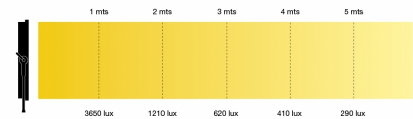

PRIXMA PRO II STUDIO 220W

STUDIO SOFT LED PANEL 220W

PRIXMA PRO are 200W professional Led lighting panels, offering lightweight and compact construction with style and design. Available versions with adjustable color temperature 3200K° to 5600K° (Bi-Color), and Single color 3200K° or 5600K°. Perfect application for TV Studios, Film and Photo. PRIMXA PRO II are new generation of lighting fixtures, developed with the latest technology for producing high performance in lighting and energy efficiency, with high CRI and TLCI rating. Operates cool without any fan. The consumption for Prixma Pro I is only 200W. Prixma Pro provides soft and even lighting for the whole range, deleting shadows, with high lighting quality. It works at 100-240V as well as with V-battery 14,8V

PRIXMA PRO II 53-38 Single color tungsten 3200K°

Distancia	1 mts	2 mts	3 mts	4 mts	5 mts
Center beam	3650 lux	1210 lux	620 lux	410 lux	290 lux
CCT	3300	3300	3300	3300	3300
CRI	94	94	94	94	94

MODELS

53-38 PRO II LED PANEL