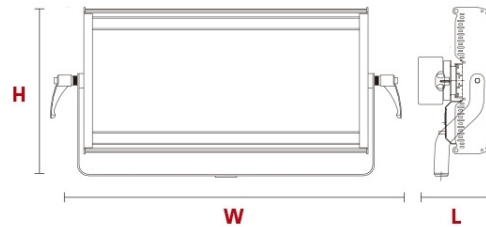

- L** 144mm (5.66")
- W** 868mm (34.17")
- H** 354mm (13.93")

SUPPLIED WITH:

- Power Supply
- Other optional accessories:
 - Battery holder
 - V Battery and charger.