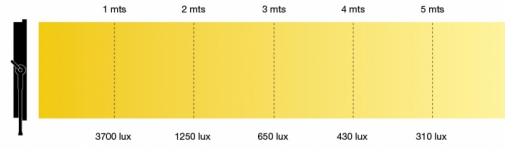

PRIXMA PRO II 53-38 Single color daylight 5600K^o

Distancia	1 mts	2 mts	3 mts	4 mts	5 mts
Center beam	3700 lux	1250 lux	650 lux	430 lux	310 lux
CCT	5600	5600	5600	5600	5600
CRI	94	94	94	94	94