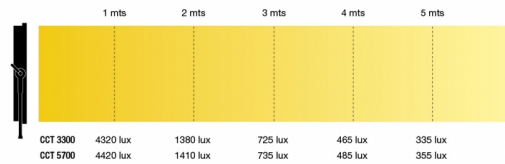

- High Power 200W Soft lighting.
- CRI & TLCI ? 93.
- Adjustable Color temperature 3200K° to 5600K°.
- Available models single color 5600K° or 3200K°
- Full Flicker Free.
- Cooling without fan, no noise.
- Only 200W consumption
- Power 100V-240V or by battery 14,8V
- Control method DMX or Local (manual) dimming.
- Lightweight construction and attractive design
- Pole Operated available

PRIXMA PRO II 53-38 Single color daylight 5600K^o

Distancia	1 mts	2 mts	3 mts	4 mts	5 mts
Center beam	3700 lux	1250 lux	650 lux	430 lux	310 lux
CCT	5600	5600	5600	5600	5600
CRI	94	94	94	94	94

PRIXMA PRO II 53-38 Variable color 3200K^o - 5600K^o