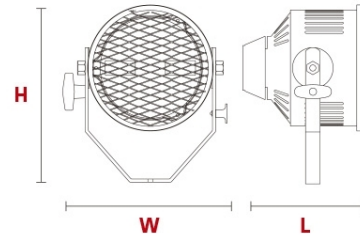

## ULTRALIGHT 1000W FILL LIGHTS

Variable beam floodlight. For use in location, small Video studios, ENG work and still photography. Lightweight and powerful open-faced focusing floodlight for using either 800w or 1000w lamps. Integral safety mesh and barndoors, with colour filter clips, stirrup with 16mm female socket power cable with in-line switch.

### 53-11

- Compact, high-power focusing floodlight.
- Light-weight metal housing.
- Available for 800w or 1000w (220v) linear quartz-halogen 3200K lamps.
- Quick focus control.

- L** 155mm (6.10")
- W** 230mm (9.06")
- H** 235mm (9.25")
-  2.6kg (5.73 Lbs)
-  260x260x230mm (10.24"x10.24"x9.06")