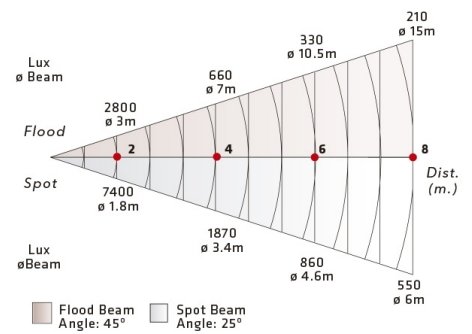

MODELS

53-11

- Compact, high-power focusing floodlight.
- Light-weight metal housing.
- Available for 800w or 1000w (220v) linear quartz-halogen 3200K lamps.
- Quick focus control.