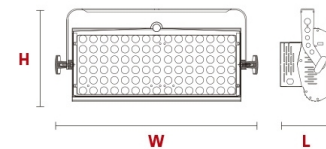

PRIXMA PRO COMPACT 150W BI-COLOR

STUDIO SOFT LED PANEL

Compact Led Panel 150W Variable White Color 3200K° to 5600K° CRI95, DMX control & Manual, Dimming 0-100%, No fans use.

Designed TV lighting. high intensity and performance, consumption of only 150W, with high CRI ? 95. Flicker Free, without fans.

The housing of the equipment is a large heatsink. Models are also available with variable white 2700K° - 6500K°. A filter holder allow to use barndoors 4-leaf. Controllable via DMX or Manual from a control panel.

L 131mm (5.15")
W 529mm (20.82")
H 242mm (9.52")

MODELS

53-40

- High efficient led 150W.
- Power consumption: 150W.
- Control via DMX or Local (manual), Dimming
- Variable colour temperature 3200K° to 5700K°. CRI ? 95.
- No fans.
- Flicker Free.

PHOTOMETRIC DATA:

Distance	LUX/3200K°	LUX/5600K°
4 mts	320 Lx	335 Lx
3 mts	518 Lx	525 Lx
2 mts	1074 Lx	1081 Lx
1 mt	4220 Lx	4350 Lx

SUPPLIED WITH:

- 2 m power supply cable.
- Optional Barndoor 4-leaf