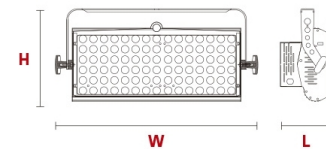

### STUDIO SOFT LED PANEL

Compact Led Panel 150W Variable White Color 3200K° to 5600K° CRI95, DMX control & Manual, Dimming 0-100%, No fans use.

Designed TV lighting. high intensity and performance, consumption of only 150W, with high CRI ? 95. Flicker Free, without fans.

**L** 131mm (5.15")  
**W** 529mm (20.82")  
**H** 242mm (9.52")