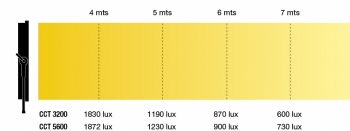

MODELS

53-39

- Available 3 versions: Bicolor 3200K°-5700K°
- Single color Daylight 5700K° or Tungsten 3200K°
- Consumption 100W
- High CRI (at 95)
- DMX and Manual Dimming control
- AC auto 110-230VAC.
- DC with V-Mount batteries (optional accessory)

Distancia	4 mts	5 mts	6 mts	7 mts
Center beam	1830 lux	1190 lux	870 lux	600 lux
Ø Beam	2,5 mts	3 mts	3,5 mts	4 mts
CCT	3200	3200	3200	3200
CRI	94	94	94	94

Center beam	1872 lux	1230 lux	900 lux	730 lux
Ø Beam	2,5 mts	3 mts	3,5 mts	4 mts
CCT	5600	5600	5600	5600
CRI	93	93	93	93