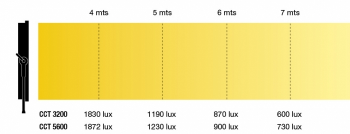

MODELS

53-39

- Available 3 versions: Bicolor 3200K°-5700K°
- Single color Daylight 5700K° or Tungsten 3200K°
- Consumption 100W
- High CRI (at 95)
- DMX and Manual Dimming control
- AC auto 110-230VAC.
- DC with V-Mount batteries (optional accessory)

Distancia	4 mts	5 mts	6 mts	7 mts
Center beam	1830 lux	1190 lux	870 lux	600 lux
Ø Beam	2,5 mts	3 mts	3,5 mts	4 mts
CCT	3200	3200	3200	3200
CRI	94	94	94	94

Center beam	1872 lux	1230 lux	900 lux	730 lux
Ø Beam	2,5 mts	3 mts	3,5 mts	4 mts
CCT	5600	5600	5600	5600
CRI	93	93	93	93