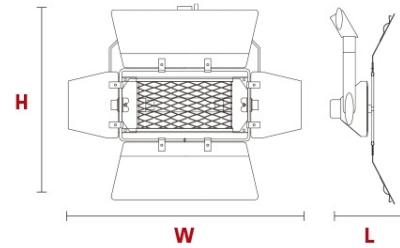

MINILUZ 1000W

FILL LIGHTS

Luminaire with a symmetrical reflector for fill lighting, backlighting, etc. For use in TV studios, small Video studios, ENG work and still photography. Integral safety mesh and barndoors, with colour filter clips, stirrup with 16mm female socket power cable with in-line switch.

Horizontal Beam Angle: 63°

MODELS

53-03

- Compact, and light-weight fill light.
- Symmetrical reflector, bright aluminium finish.
- Wide angle and even beam.
- Accepts 800W-1000W (220V), 500W-750W-1000W (120V) linear 118mm quartz-halogen 3200K lamps.

- L** 160mm (6.3")
- W** 380mm (14.97")
- H** 320mm (12.6")
-  1.6kg (3.52 Lbs)
-  300x240x150mm (11.81"x9.45"x5.91")

**SUPPLIED WITH:**

- Barndoor 4-leaf with colour filter clips.
- R7-s lampholder.
- Stirrup with 16mm female socket.
- 3 m Power supply cable.
- In-line switch (optional).