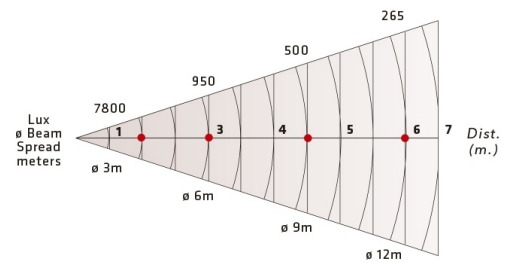

Horizontal Beam Angle: 63°

MODELS

53-03

- Compact, and light-weight fill light.
- Symmetrical reflector, bright aluminium finish.
- Wide angle and even beam.
- Accepts 800W-1000W (220V), 500W-750W-1000W (120V) linear 118mm quartz-halogen 3200K lamps.

- L** 160mm (6.3")
- W** 380mm (14.97")
- H** 320mm (12.6")
-  1.6kg (3.52 Lbs)
-  300x240x150mm (11.81"x9.45"x5.91")

**SUPPLIED WITH:**

- Barndoor 4-leaf with colour filter clips.
- R7-s lampholder.
- Stirrup with 16mm female socket.
- 3 m Power supply cable.
- In-line switch (optional).