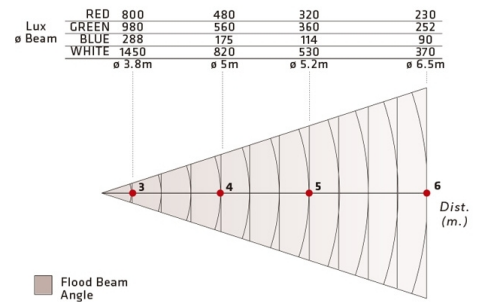

COLOR MAX PRO WASHER RGBW 24 LEDS x 10W

PRO WASHER LED RGBW

COLOR MAX LED WASHER are compact and high power led lighting fixtures, offering an attractive and modern design. COLOR MAX brings a wide range of tools to create every lighting needs on stage and architectural applications. Provides a large RGBW full colour palette, from deep colours to soft pastels, all from a single fixture. Available models for 24 or 48 pcs 10W power leds 4 in 1 RGBW, with highly efficient optical system. Powered by high quality electronic control and Mean Well® power supplies for offering a reliable equipment. DMX and Manual control, easy to operate with a comprehensive built-in effects engine. 100 - 240 volts.

MODELS

53-54 24 leds 10W 4 in 1 RGBW

- Provides full colour palette RGBW.
- Models for 24 or 48 10W Power leds 4 in 1.
- DMX & Manual control, built-in programs.
- Attractive style and design