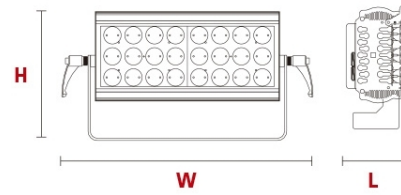

### PRO WASHER LED RGBW

COLOR MAX LED WASHER are compact and high power led lighting fixtures, offering an attractive and modern design. COLOR MAX brings a wide range of tools to create every lighting needs on stage and architectural applications. Provides a large RGBW full colour palette, from deep colours to soft pastels, all from a single fixture. Available models for 24 or 48 pcs 10W power leds 4 in 1 RGBW, with highly efficient optical system. Powered by high quality electronic control and Mean Well® power supplies for offering a reliable equipment. DMX and Manual control, easy to operate with a comprehensive built-in effects engine. 100 - 240 volts.

### 53-54 24 leds 10W 4 in 1 RGBW

- Provides full colour palette RGBW.
- Models for 24 or 48 10W Power leds 4 in 1.
- DMX & Manual control, built-in programs.
- Attractive style and design

**L** 136mm (5.35")  
**W** 552mm (21.73")  
**H** 281mm (11.06")