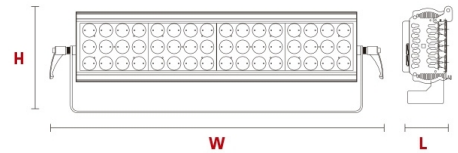

COLOR MAX PRO WASHER RGBW 48 LEDS x 10W

PRO WASHER LED RGBW

COLOR MAX LED WASHER are compact and high power led lighting fixtures, offering an attractive and modern design. COLOR MAX brings a wide range of tools to create every lighting needs on stage and architectural applications. Provides a large RGBW full colour palette, from deep colours to soft pastels, all from a single fixture. Available models for 24 or 48 pcs 10W power leds 4 in 1 RGBW, with highly efficient optical system. Powered by high quality electronic control and Mean Well® power supplies for offering a reliable equipment. DMX and Manual control, easy to operate with a comprehensive built-in effects engine. 100 - 240 volts.

| | |
|----------|----------------|
| L | 136mm (5.35") |
| W | 932mm (36.69") |
| H | 281mm (11.06") |

MODELS

53-55 48 leds 10W 4 in 1 RGBW

- Provides full colour palette RGBW.
- Models for 24 or 48 10W Power leds 4 in 1.
- DMX & Manual control, built-in programs.
- Attractive style and design

SUPPLIED WITH:

- Filter frame.
- Power cable 2 mts