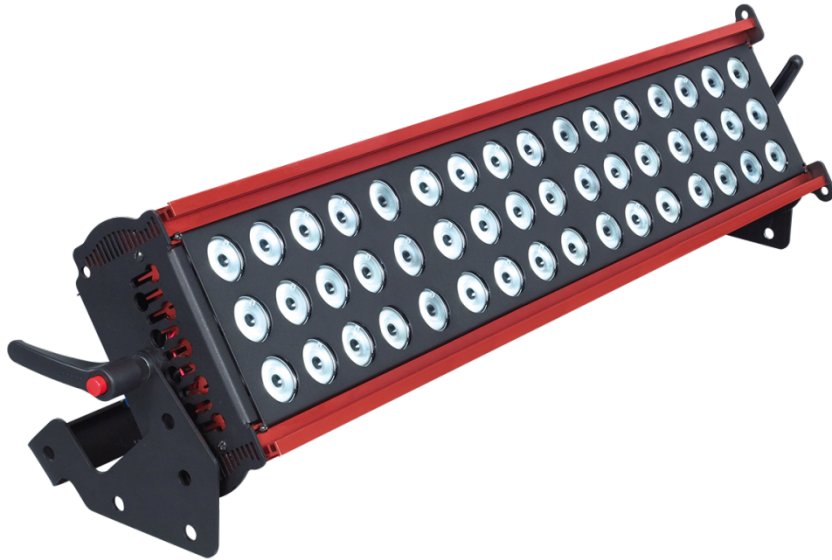

COLOR MAX PRO WASHER RGBW 48 LEDS x 10W

PRO WASHER LED RGBW

COLOR MAX LED WASHER are compact and high power led lighting fixtures, offering an attractive and modern design. COLOR MAX brings a wide range of tools to create every lighting needs on stage and architectural applications. Provides a large RGBW full colour palette, from deep colours to soft pastels, all from a single fixture. Available models for 24 or 48 pcs 10W power leds 4 in 1 RGBW, with highly efficient optical system. Powered by high quality electronic control and Mean Well® power supplies for offering a reliable equipment. DMX and Manual control, easy to operate with a comprehensive built-in effects engine. 100 - 240 volts.

| | |
|----------|----------------|
| L | 136mm (5.35") |
| W | 932mm (36.69") |
| H | 281mm (11.06") |

MODELS

53-55 48 leds 10W 4 in 1 RGBW

- Provides full colour palette RGBW.
- Models for 24 or 48 10W Power leds 4 in 1.
- DMX & Manual control, built-in programs.
- Attractive style and design

SUPPLIED WITH:

- Filter frame.
- Power cable 2 mts