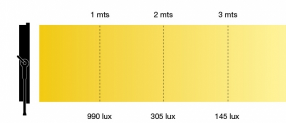

PRIXMA Z-ONE PLUS 50W

PRIXMA FLEX SERIES

50W Led Panel, Dimming, ultralight and versatile, 3200K ° or 5700K °, ideal for small video studios or photography, and locations.

Z-ONE PLUS 53-56/P Single color tungsten 3200K°

Distancia	1 mts	2 mts	3 mts
Center beam	900 lux	305 lux	145 lux
CCT	3200	3200	3200
CRI	93	93	93

MODELS

53-56/P

- Power 50W
- Dimming
- 220V or 110V
- Option leds 3200K° or 5700K°
- CRI ?90

Z-ONE PLUS 53-56/P Single color daylight 5600K^o

Distancia	1 mts	2 mts	3 mts
Center beam	1020 lux	325 lux	165 lux
CCT	5600	5600	5600
CRI	93	93	93

SUPPLIED WITH:

- 3 mts cable
- Socket adapter for lighting stand