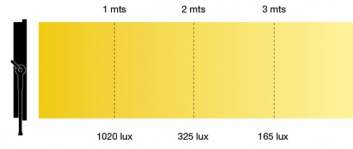

Distancia	1 mts	2 mts	3 mts
Center beam	900 lux	305 lux	145 lux
CCT	3200	3200	3200
CRI	93	93	93

MODELS

53-56/P

- Power 50W
- Dimming
- 220V or 110V
- Option leds 3200K° or 5700K°
- CRI ?90

Z-ONE PLUS 53-56/P Single color daylight 5600K^o

Distancia	1 mts	2 mts	3 mts
Center beam	1020 lux	325 lux	165 lux
CCT	5600	5600	5600
CRI	93	93	93

SUPPLIED WITH:

- 3 mts cable
- Socket adapter for lighting stand