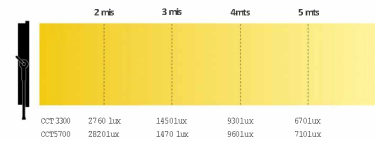

PRIXMA FLEX 400W HIGH POWER

STUDIO SOFT LED PANEL

PRIXMA FLEX 400W are Professional Led lighting panels, offering lightweight and compact construction with style and design. Available versions with adjustable color temperature (Variable White Color) versions 3200K° to 5600K° or 2800K° to 6500K°, and Single color 3200K° or 5700K°. Perfect application for large areas of TV Studios, Film and Photo. PRIMXA FLEX 400W are new generation of lighting fixtures, developed with the latest technology for producing high performance in lighting and energy efficiency, with high CRI and TLCI rating >95 . Operates cool with efficient heatsink Provides soft and even lighting for the whole range, deleting shadows, with high lighting quality Interchangeable diffusion filters, accept barndoors 4-leaf. DMX and Manual control.. It works at 100-240V

PRIXMA PRO IV 400W 53-45 Variable color 3200K° - 5600K°

MODELS

53-45

- High Power 400W Soft lighting.
- CRI & TLCI ? 95
- Adjustable Color temperature versions 3200K° to 5600K°. or 2800K° to 6500K°
- Available models single color 5600K° or 3200K°
- Full Flicker Free.
- Cooling with efficient heatsinks design
- Interchangeable diffusor filters
- Optional barndoors 4 leaf
- Power 90V-240V
- Control method DMX or Local (manual) dimming.
- Lightweight construction and attractive design
- Pole Operated available