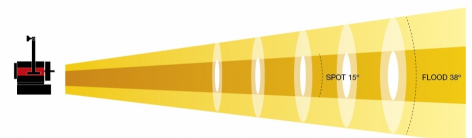

Flicker free, and noiseless turbine, to ensure maximum extension of the lifetime of the LED.

Available models Manual and Pole Operated.

MODELS

SPL 250/MO Manual Operation SPL 250/PO Pole Operation

- High efficient led 250W. high CRI ? 95
- Colour temperature: 5600K° or 3200K°.
- Dimming 0 to 100%
- Control method: DMX or Local (manual) dimming.
- Flicker Free.
- Fresnel lens Ø 175mm.
- Powercom for power daisy chain.
- Power consumption: 260W.
- Power requirements: 90V-240V 50/60Hz.
- Warranty 2 years

FRESNEL SPL-250

SPOT					
Distancia	4 mts	5 mts	6 mts	7 mts	8 mts
Center beam	5122 lux	3272 lux	2250 lux	1690 lux	1454 lux
Light beam diameter	1,60 mts	2,00 mts	2,30 mts	2,70 mts	2,90 mts
CCT	5900	5900	5900	5900	5900
CRI	96,4	96,4	96,4	96,4	96,4
Center beam	2900 lux	1765 lux	1265 lux	890 lux	713 lux
Light beam diameter	1,60 mts	2,00 mts	2,30 mts	2,70 mts	2,90 mts
CCT	3100	3100	3100	3100	3100
CRI	92	92	92	92	92