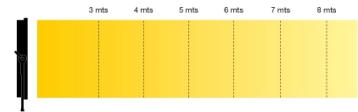

PRIMA FLEX 300W HIGH POWER

STUDIO SOFT LED PANEL

PRIMA FLEX 300W are Professional Led lighting panels, offering lightweight and compact construction with style and design. Available versions with adjustable color temperature (Variable White Color) versions 3200K° to 5600K° or 2800K° to 6500K°, and Single color 3200K° or 5700K°. Perfect application for large areas of TV Studios, Film and Photo. PRIMA FLEX 300W are new generation of lighting fixtures, developed with the latest technology for producing high performance in lighting and energy efficiency, with high CRI and TLCI rating >95. Operates cool with efficient heatsink Provides soft and even lighting for the whole range, deleting shadows, with high lighting quality Interchangeable diffusion filters, accept barndoors 4-leaf. DMX and Manual control.. It works at 100-240V

PRIMA FLEX 300W HIGH POWER 53-44

MODELS

53-44/MO Manual Operation 53-44/PO Pole Operation

- High Power 300W Soft lighting.
- CRI & TLCI ? 95.
- Adjustable Color temperature versions 3200K° to 5600K°. or 2800K° to 6500K°
- Available models single color 5600K° or 3200K°
- Full Flicker Free.
- Cooling with efficient heatsinks design
- Interchangeable diffusor filters
- Optional barndoors 4 leaf
- Power 90V-240V
- Control method DMX or Local (manual) dimming.
- Lightweight construction and attractive design
- Pole Operated available

	3 mts	4 mts	5 mts	6 mts	7 mts	8 mts
Center beam	995 lux	625 lux	454 lux	335 lux	266 lux	219 lux
CCT	6300	6300	6300	6300	6300	6300
CRI	96	96	96	96	96	96
Center beam	920 lux	575 lux	415 lux	310 lux	247 lux	205 lux
CCT	2700	2700	2700	2700	2700	2700
CRI	97	97	97	97	97	97