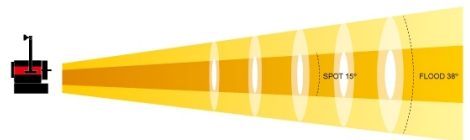

FRESNEL SPL-600/XL/BI/MO SPL-600/XL/BI/PO

SPOT							
Distancia	4 mts	5 mts	6 mts	7 mts	8 mts	9 mts	
Center beam	14770 lux	9845 lux	7049 lux	5127 lux	3969 lux	3202 lux	
Light beam diameter	3,00 mts	3,30 mts	3,50 mts	4,00 mts	4,60 mts	5,10 mts	
CCT	6600	6600	6600	6600	6600	6600	
CRI	96	96	96	96	96	96	
Center beam	9585 lux	6405 lux	4505 lux	3558 lux	2556 lux	2067 lux	
CCT	2800	2800	2800	2800	2800	2800	
CRI	97	97	97	97	97	97